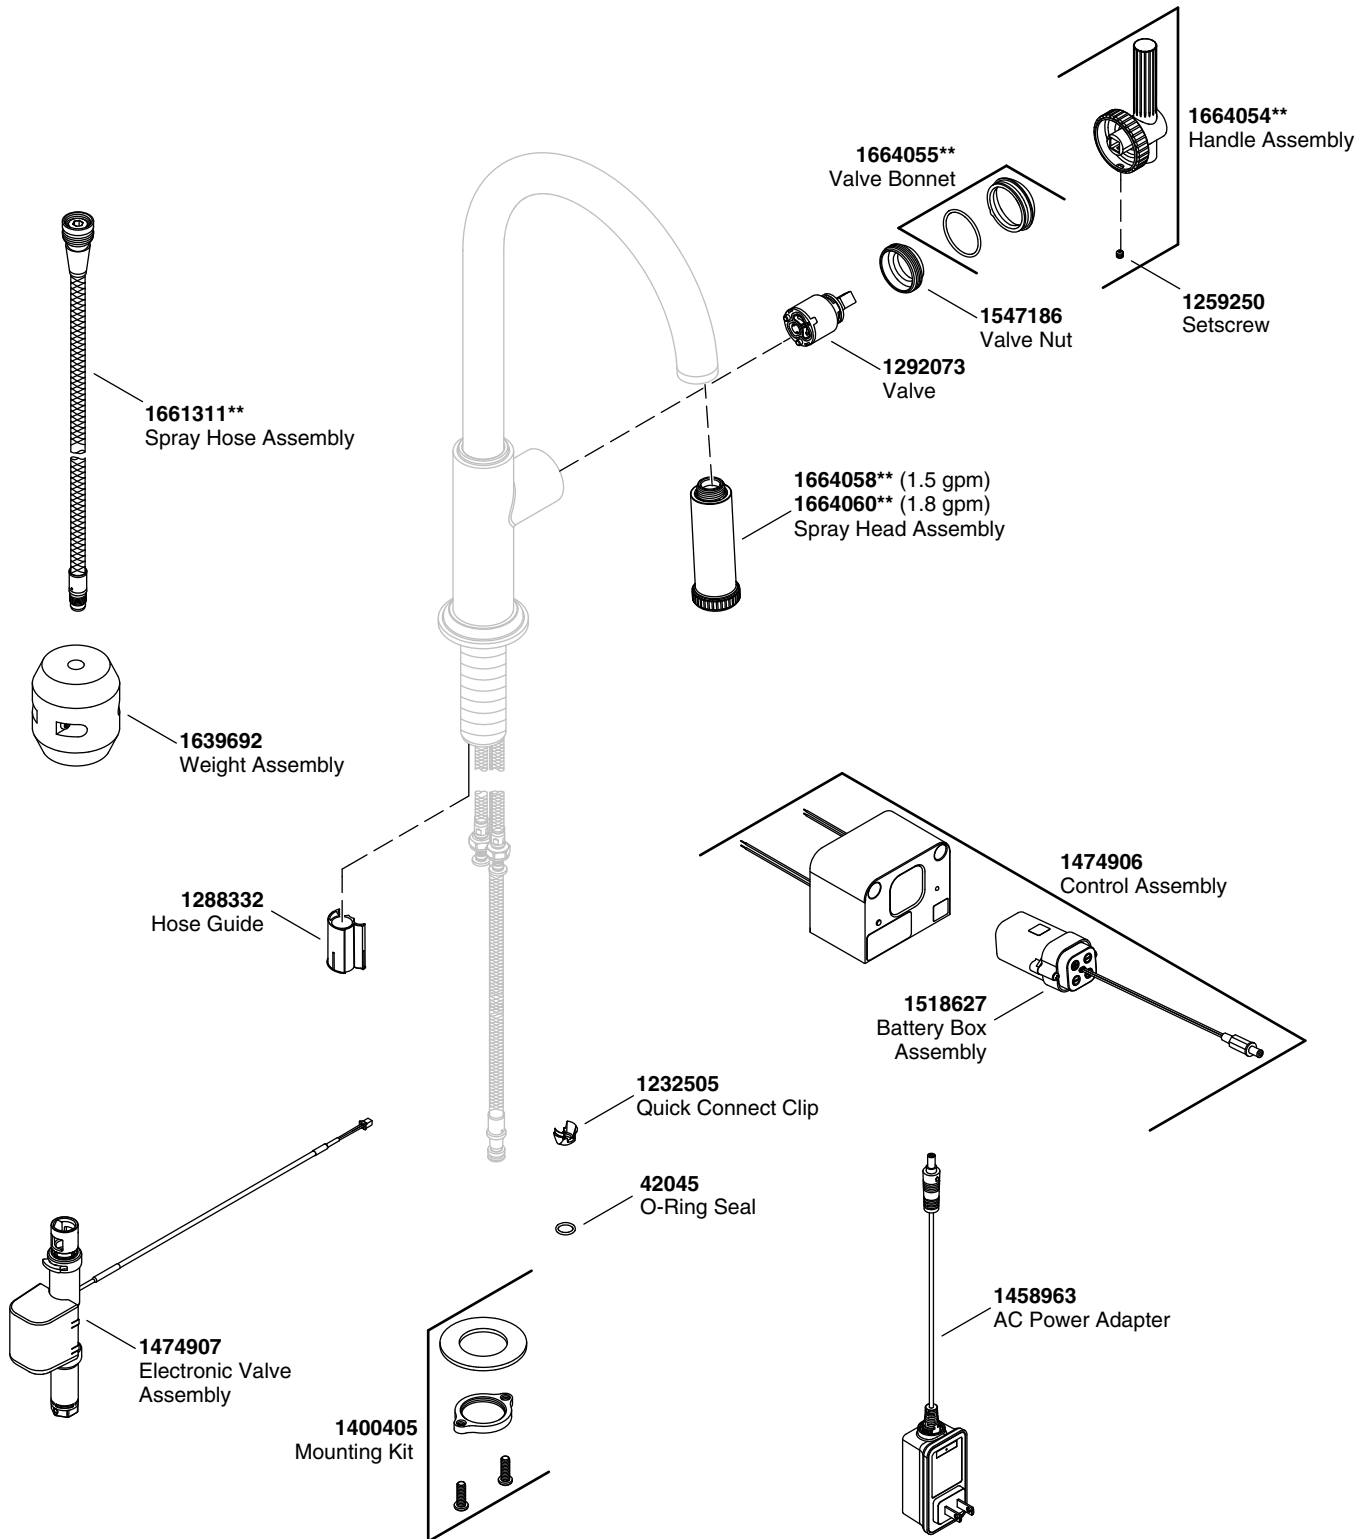

KALLISTA®

Central Park West® Touchless Pulldown Faucet

Service Parts

P35500-LV

**Finish/color code must be specified when ordering.

We reserve the right to make revisions without notice in the design of products or in packaging unless this right has specifically been waived at the time the order is accepted.