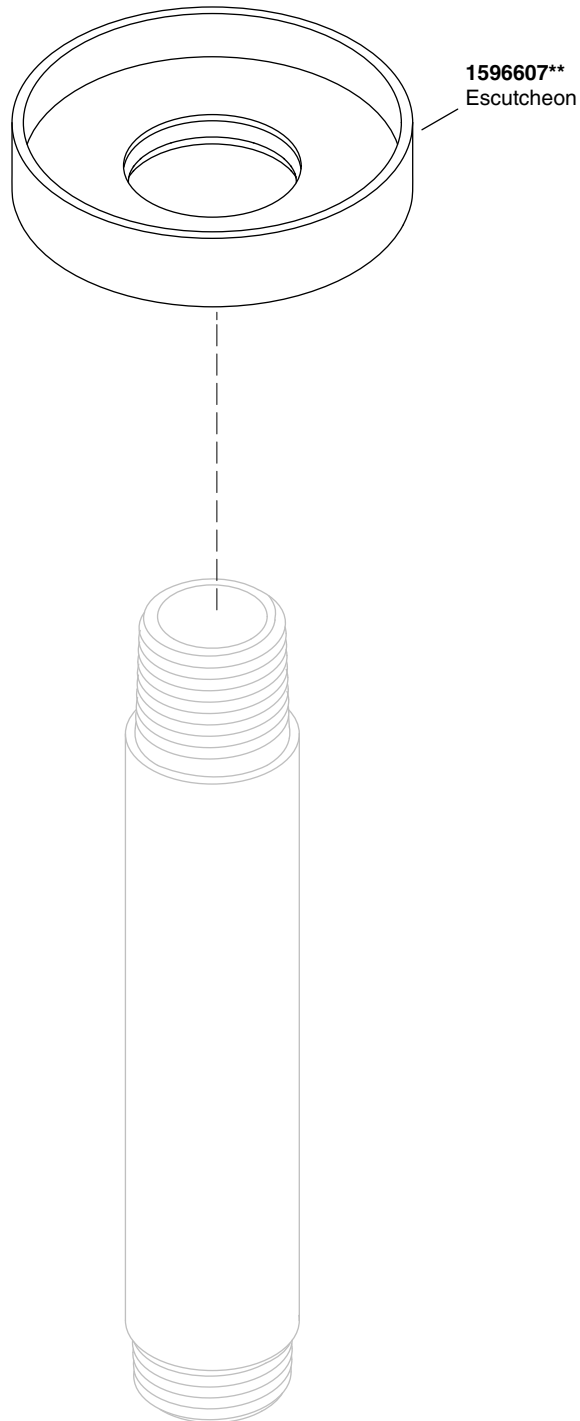

KALLISTA® Foundations Modern Round Ceiling Mount Arm

Service Parts

P33008

P33009

P33010

**Finish/color code must be specified when ordering.

We reserve the right to make revisions without notice in the design of products or in packaging unless this right has specifically been waived at the time the order is accepted.