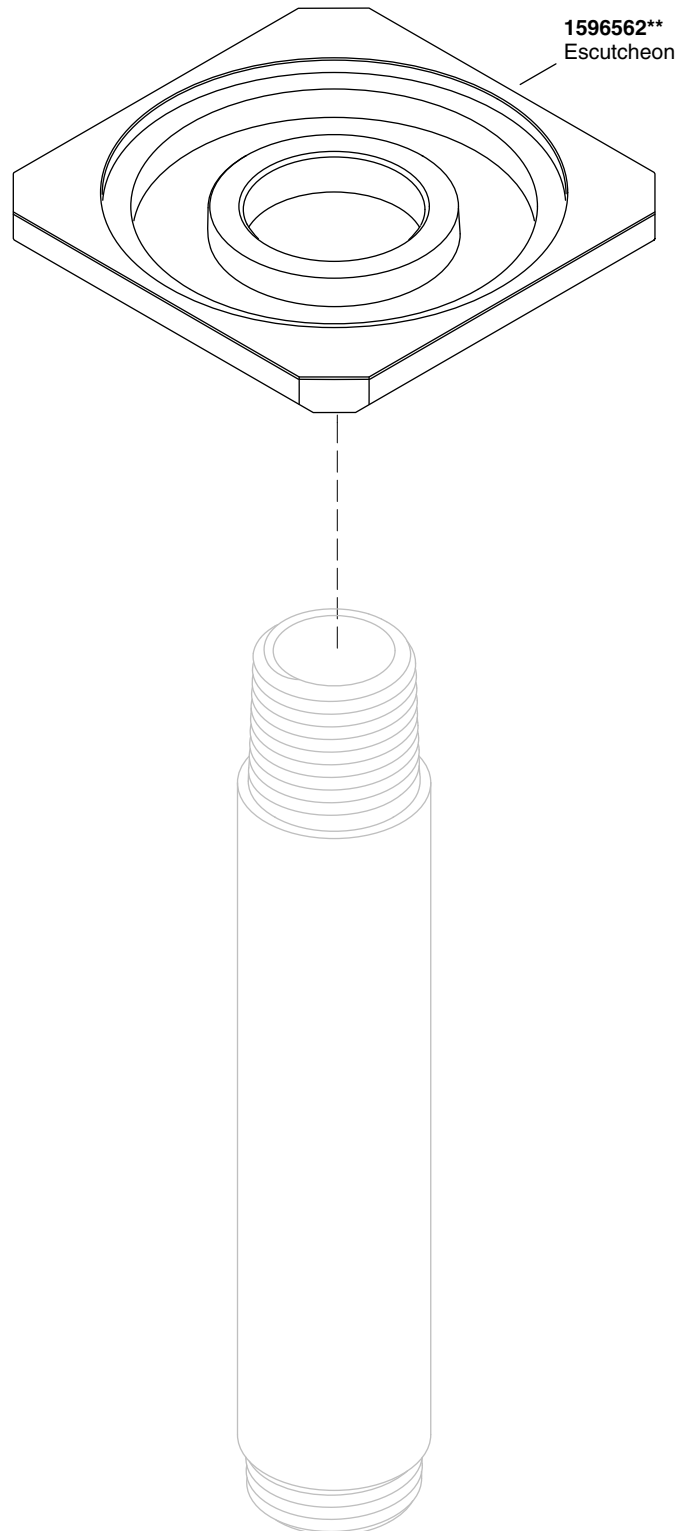

# KALLISTA® Modern Square Ceiling Mount Arm

Foundations

## Service Parts

P33011

P33012

P33013

\*\*Finish/color code must be specified when ordering.

We reserve the right to make revisions without notice in the design of products or in packaging unless this right has specifically been waived at the time the order is accepted.