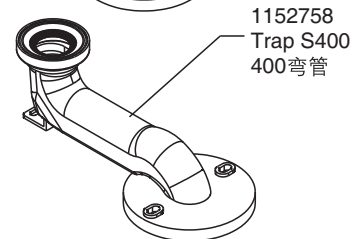

Two-Piece Toilet 分体座便器	K-22696T-S*	K-20826T-S*
Bowl 缸体	K-22698T*	K-20827T*
Tank 水箱	K-22699T-ST3*	K-22699T-ST4*
Seat 盖板	K-22697T*	K-22697T*
Include Trap 含弯管	1129010	1152758

Note: -\* is for color code which may represent 0,7,47,96  
注: -\*为颜色代码, 有0,7,47,96等颜色