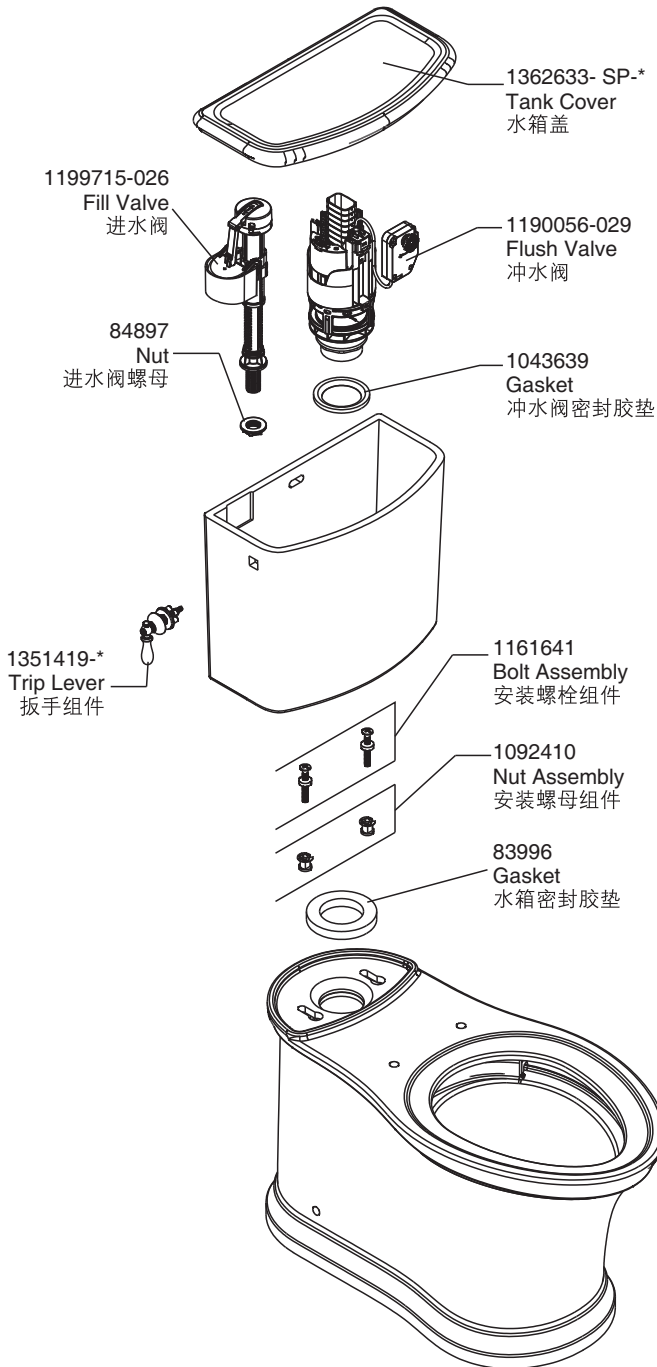

Two-Piece Toilet 分体座便器	K-22696T-S*	K-20826T-S*
Bowl 缸体	K-22698T*	K-20827T*
Tank 水箱	K-22699T-ST3*	K-22699T-ST4*
Seat 盖板	K-22697T*	K-22697T*
Include Trap 含弯管	1129010	1152758

Note: -\* is for color code which may represent 0,7,47,96  
注: -\*为颜色代码, 有0,7,47,96等颜色

Color code (-\*) or finish (-\*\*) must be specified when ordering.

订购时请说明颜色代码(-\*)或表面处理(-\*\*)

Please refer to service parts page packed with seat for detailed seat service parts.

盖板的维修零件请详见盖板的维修零件图。