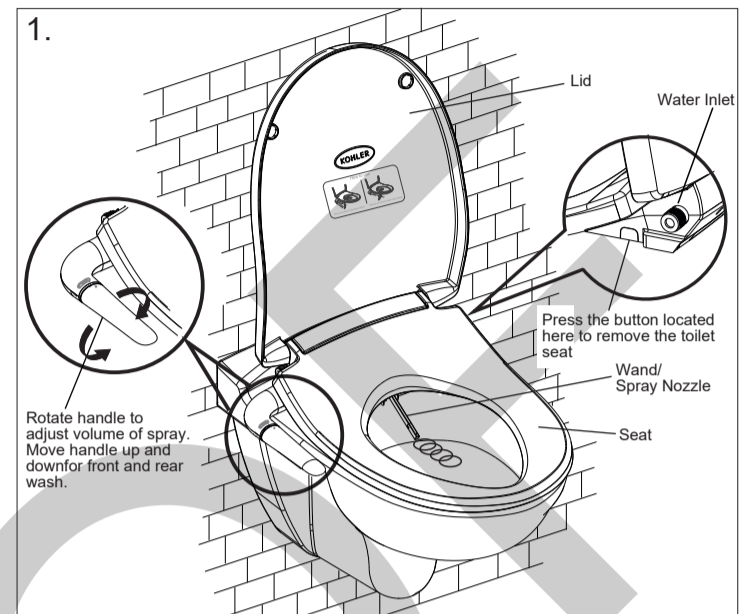

**Available in "0 (White)", "96 (Biscuit)". Color code (**) must be specified when ordering.

LAYOUT OF TOILET SEAT WITH BIDET

INSTALLATION GUIDELINE

A) Installation of the toilet seat (with Bidet)

2

Mount fixation board on the bowl. Insert screw and adjustment washer and tighten from below with the help of nuts provided.

3

Push the toilet seat into the groove of the fixation board according to the arrow direction till the seat snaps into position.

4

Toilet seat in fixed position

B) Installation of the Hose pipe

5

In case water supply is on the left side of the toilet

Insert the filter and install the Hose pipe with filter over the threads as shown in figure. Close the opening on the right side with the nut provided.

6

In case water supply is on the right side of the toilet

Take out the nut. Install the Hose pipe with filter over the threads as shown in figure. Close the opening on the left side with the nut provided.

CAUTION : After connecting the hose pipe to one inlet, close the inlet on the opposite side with the nut provided.

C) Instructions for Use

7

Twist the handle clockwise to activate the bidet wand. Adjust the water pressure by rotating it suitably.

8

Move the handle up and down for changing the nozzle spray angle.