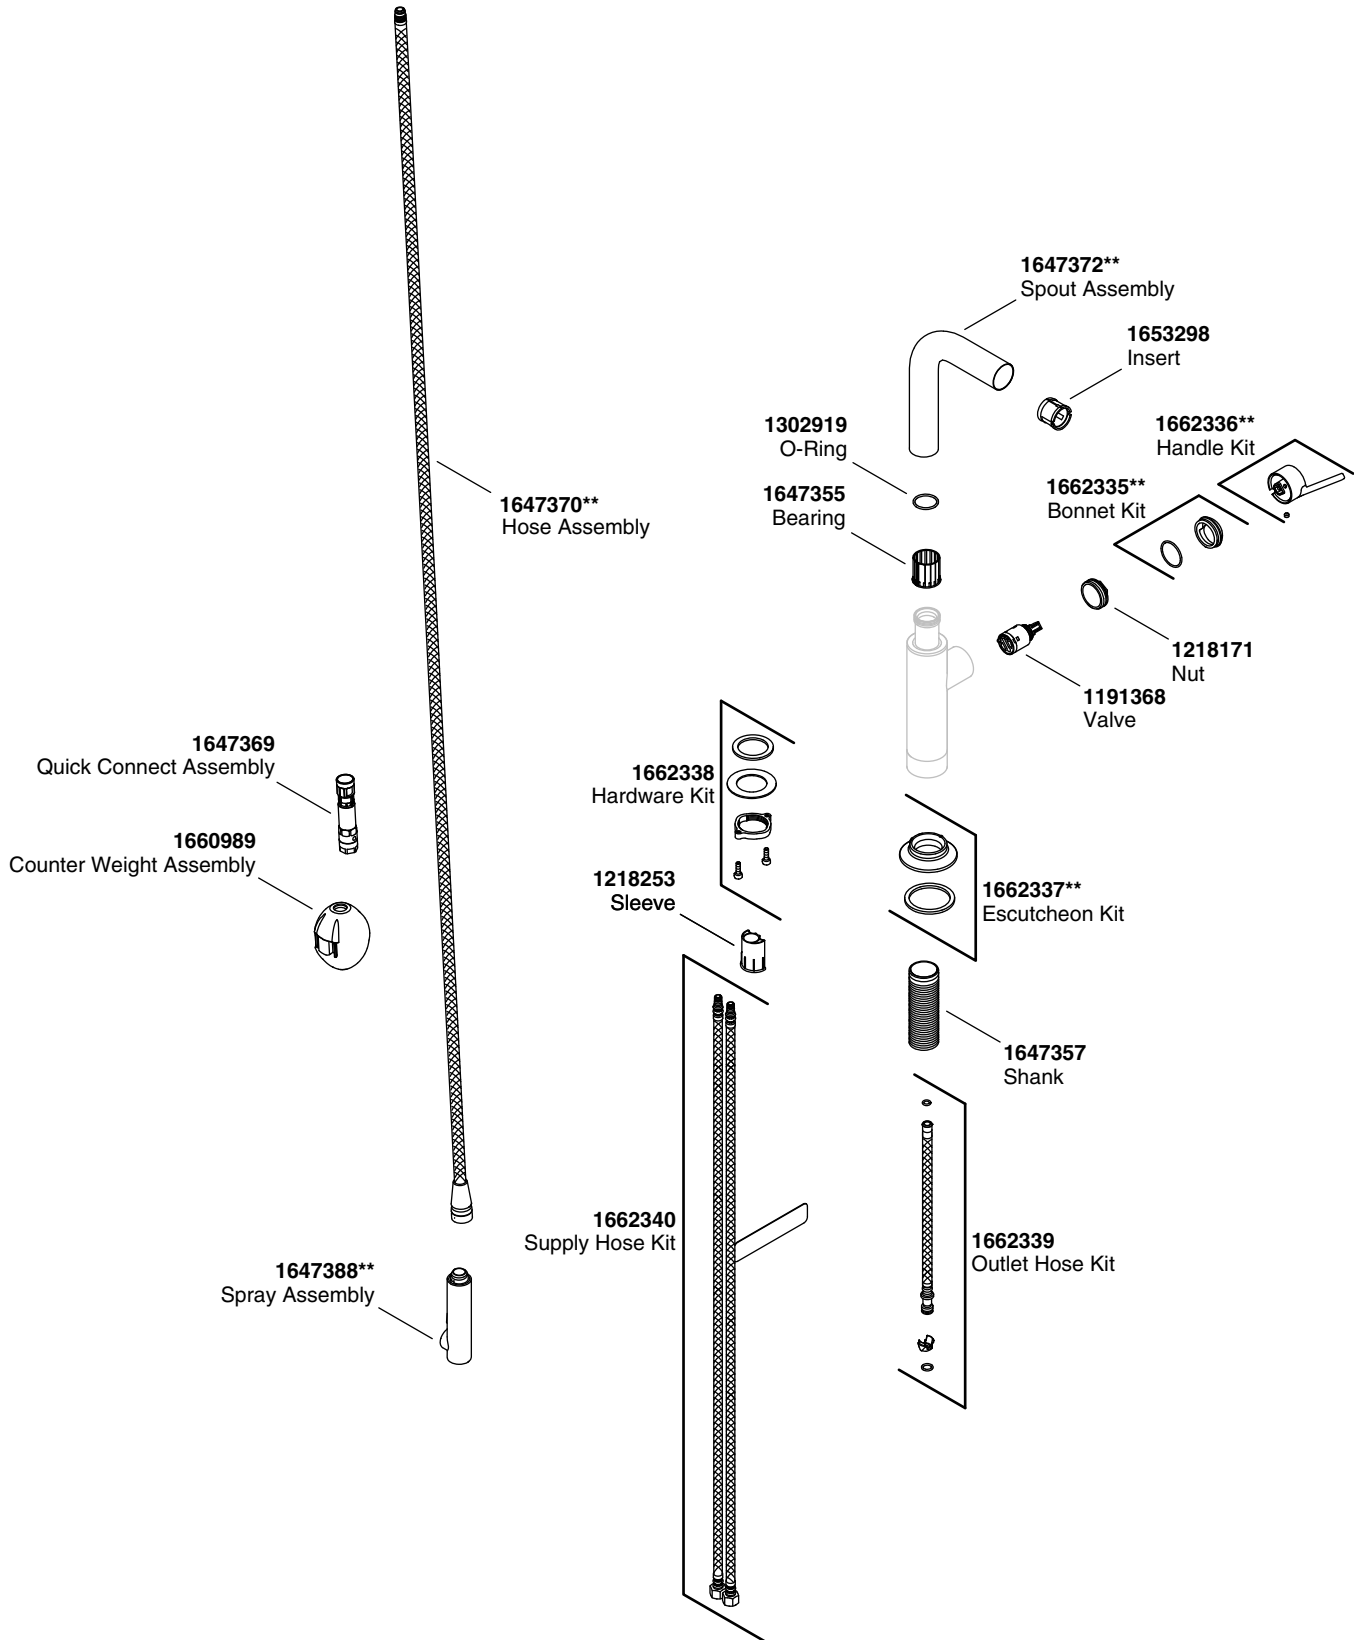

# Juxtapose® Pull-Out Faucet

## Service Parts

## P33760-LV

\*\*Finish/color code must be specified when ordering.

We reserve the right to make revisions without notice in the design of products or in packaging unless this right has specifically been waived at the time the order is accepted.