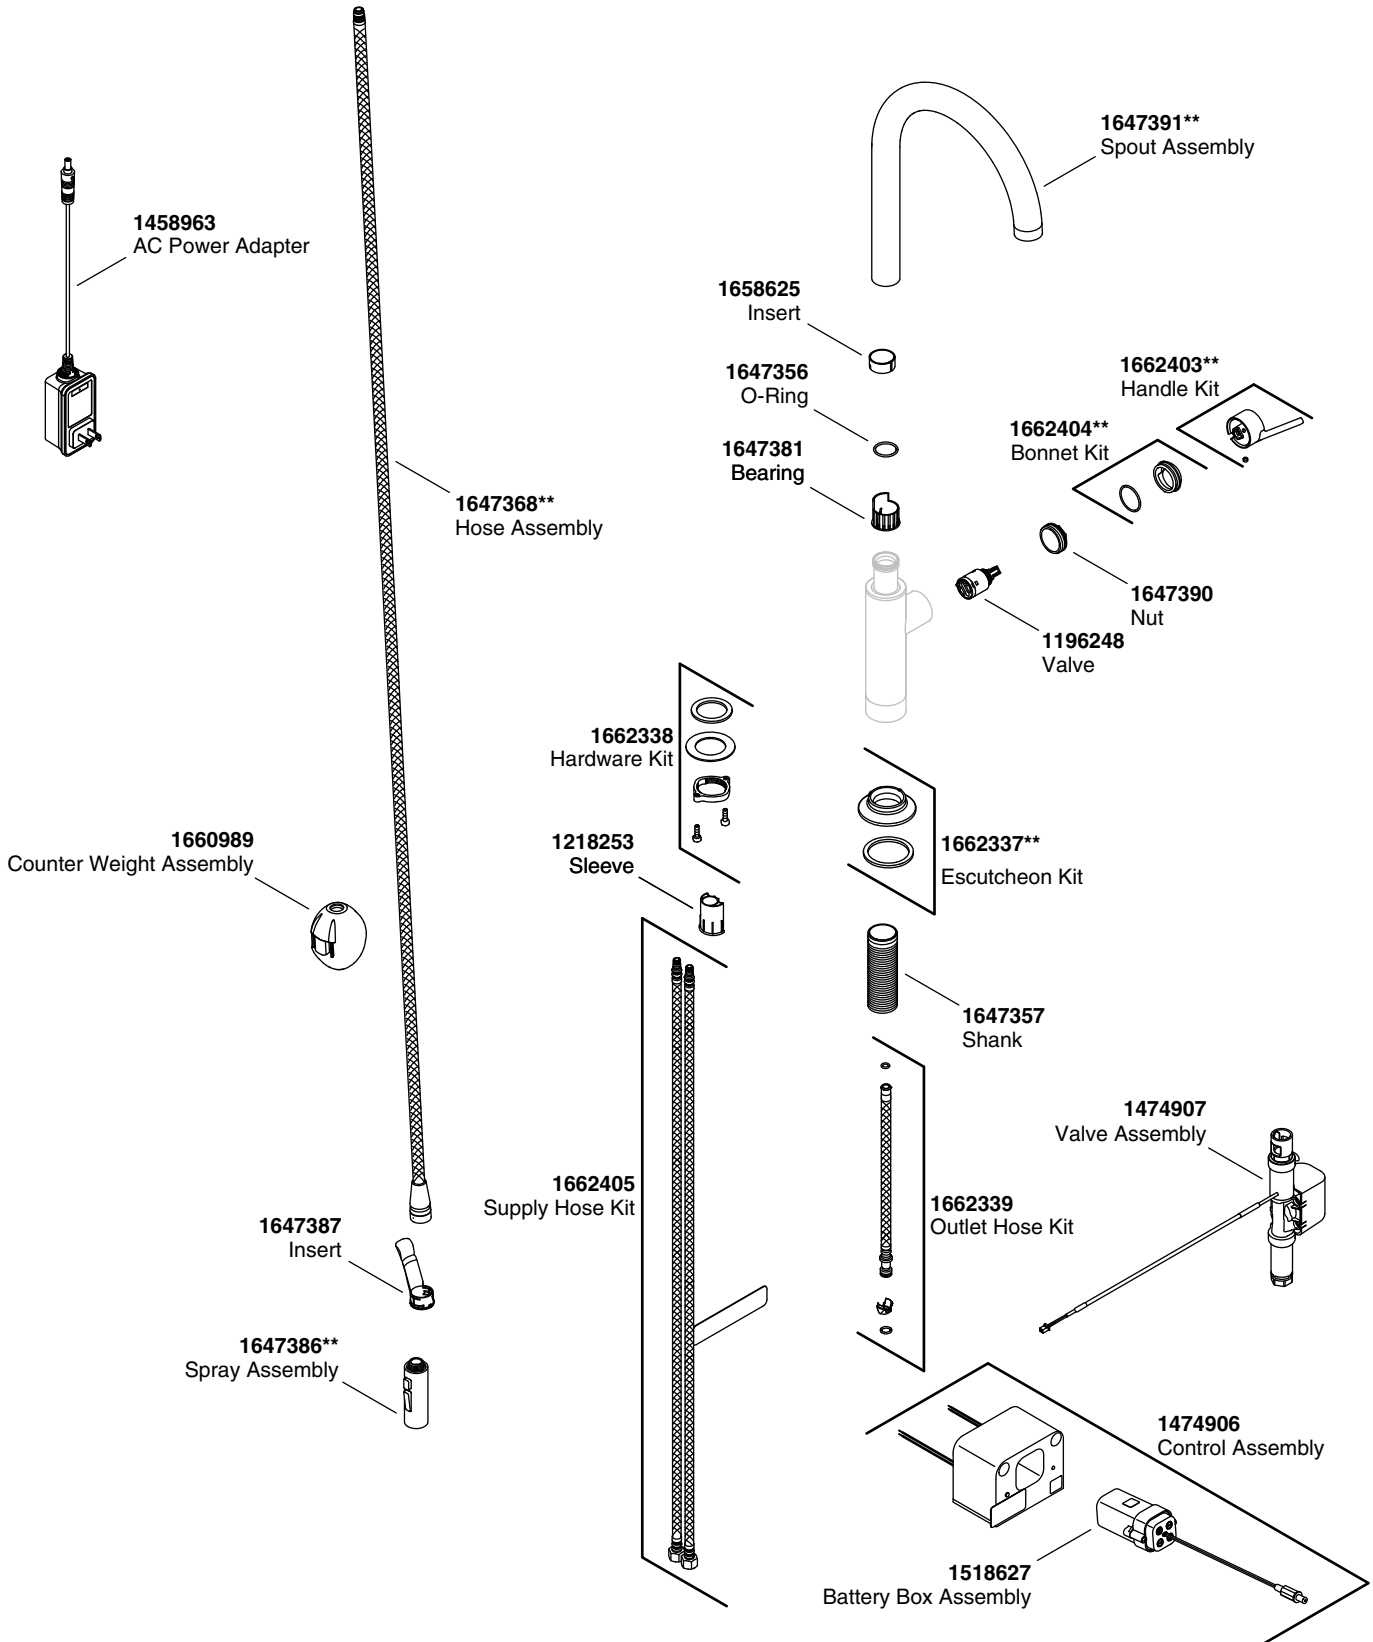

KALLISTA®

Juxtapose® Pull-Down Faucet Touchless

Service Parts

P36473-LV

**Finish/color code must be specified when ordering.

We reserve the right to make revisions without notice in the design of products or in packaging unless this right has specifically been waived at the time the order is accepted.