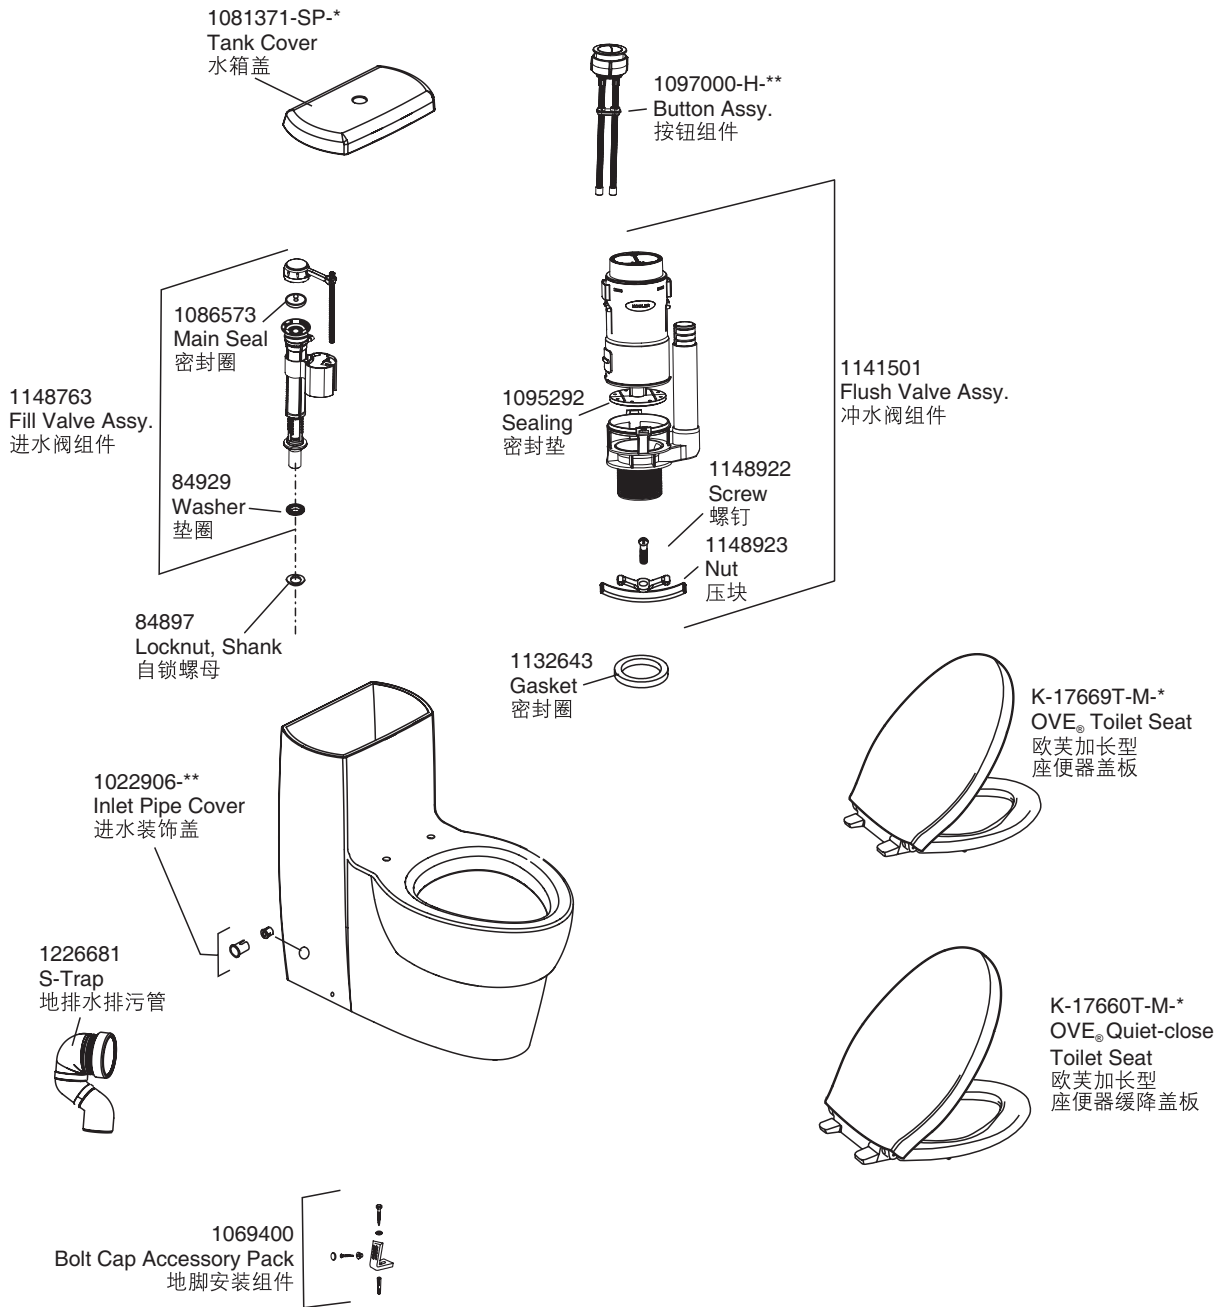

One-Piece Toilet 连体座便器	K-17629T-2-*	K-17629T-S2-*
Includes Toilet Seat 含座便器盖板	K-17669T-M-*	K-17660T-M-*

Color code (-\*) or finish (-\*\*) must be specified when ordering.

订购时请说明颜色代码(-\*)或表面处理(-\*\*)

Please refer to service parts page packed with seat for detailed seat service parts.