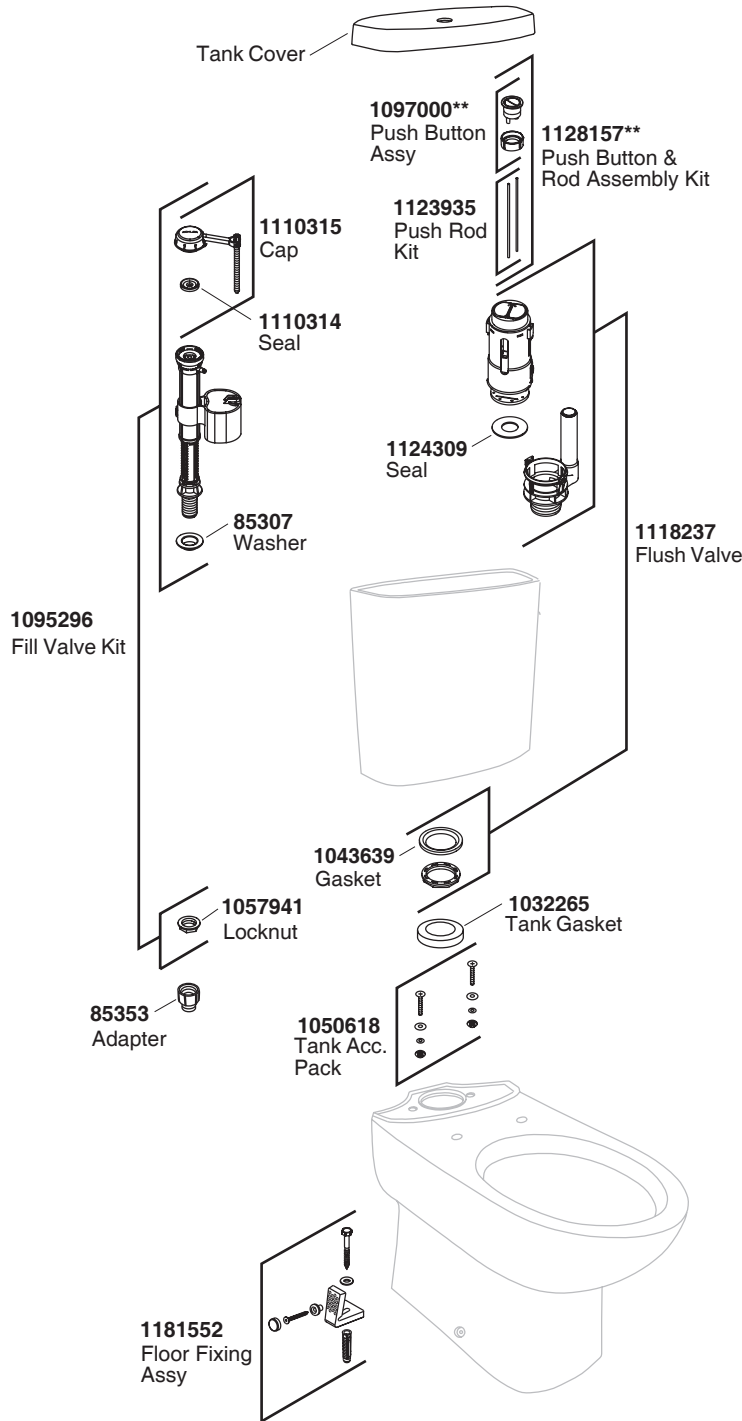

Model Toilet	Bowl	Tank	Tank Cover
K-17640K-**	K-18152T-**	K-18153K-**	1044745**
K-18182MY-NS-**	K-15248K-**	K-18153K-NL-**	1082443**

**Finish/color code must be specified when ordering.