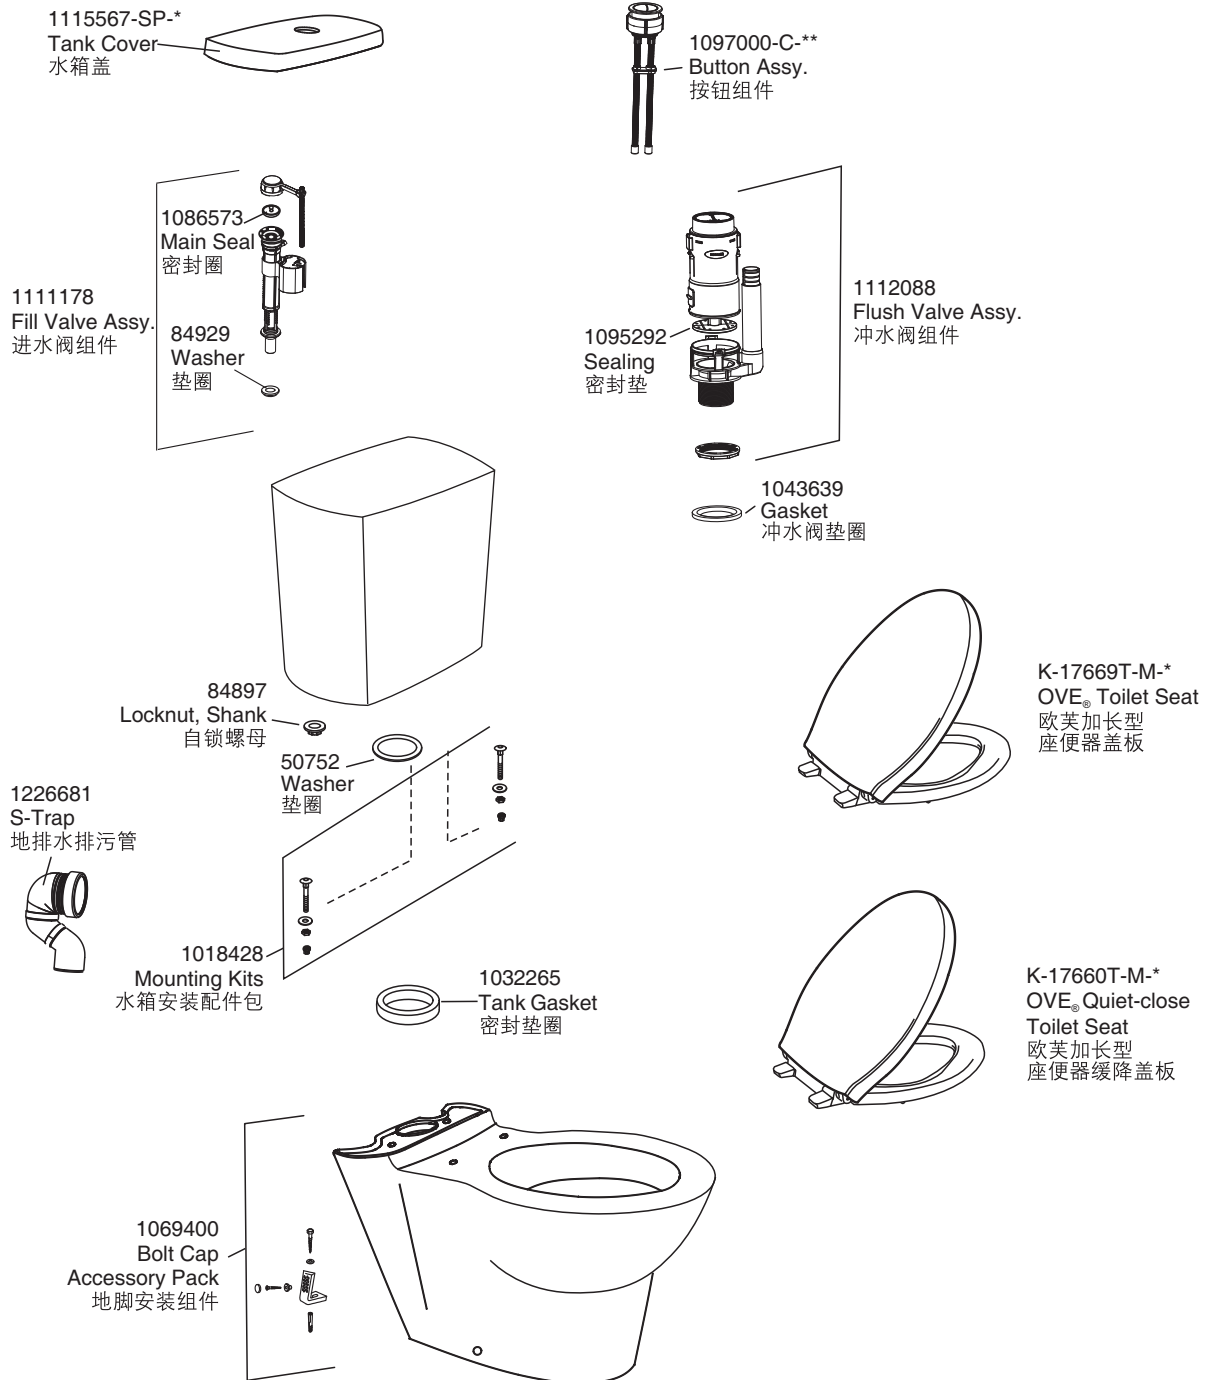

Model 组合型号	K-17737T-2-*	K-17737T-S2-*
Tank 水箱	K-19990T-2-*	K-19990T-2-*
Bowl 缸体	K-17736T-2-*	K-17736T-2-*
Seat 盖板	K-17669T-M-*	K-17660T-M-*

Color code (-*) or finish (-**) must be specified when ordering.

订购时请说明颜色代码(-*)或表面处理(-**)

Please refer to service parts page packed with seat for detailed seat service parts.

盖板的维修零件请详见盖板的维修零件图。