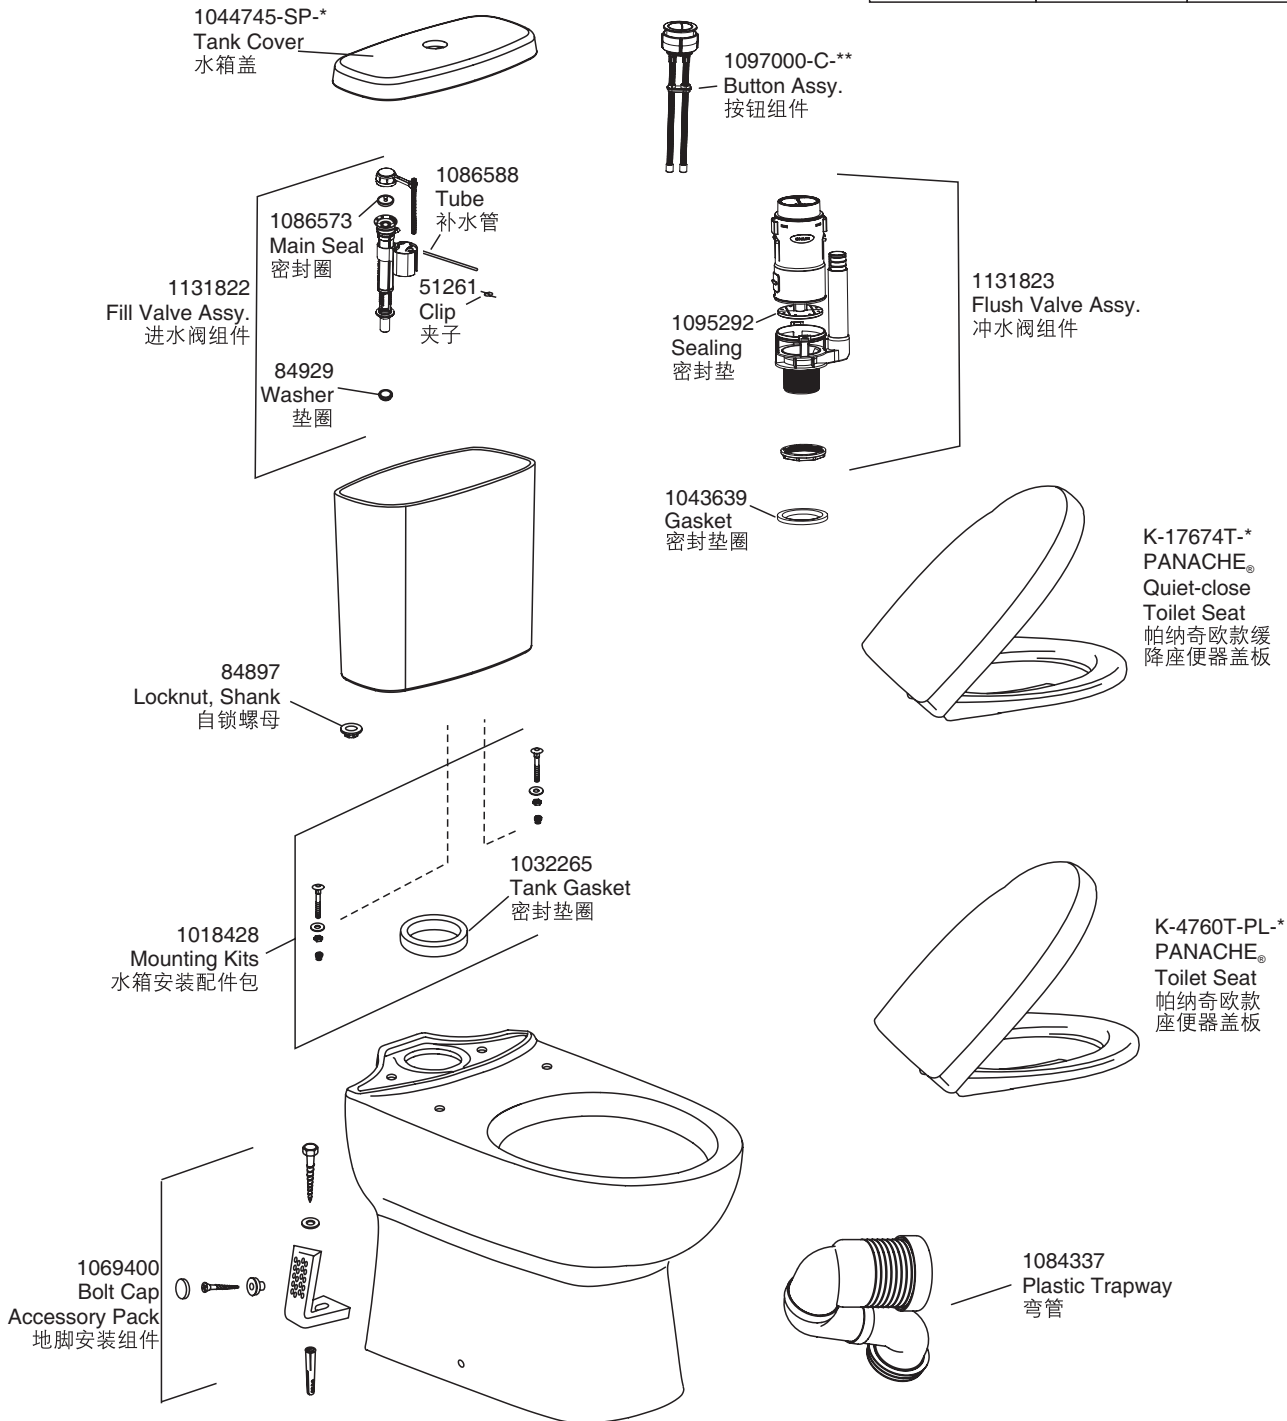

Model 组合型号	K-18182T-2-*	K-18182T-S2-*
Tank 水箱	K-12675T-*	K-12675T-*
Bowl 缸体	K-18183T-2-*	K-18183T-2-*
Seat 盖板	K-4760T-PL-*	K-17674T-*

Color code (-*) or finish (-**) must be specified when ordering.

订购时请说明颜色代码(-*)或表面处理(-**)

Please refer to service parts page packed with seat for detailed seat service parts.

盖板的维修零件请详见盖板的维修零件图。