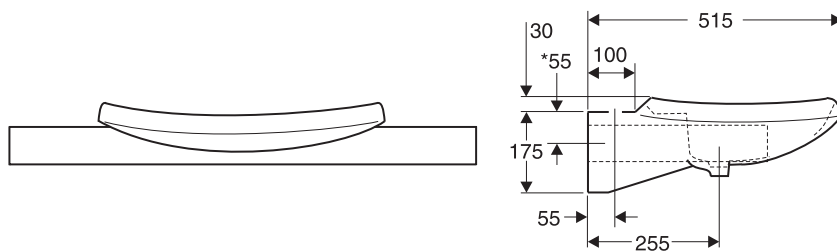

Escale 1010mm vanity top

The flat bottom means that this basin can be installed on any flat surface or on a pedestal. The pedestals are positioned against the wall completely concealing plumbing. Escale's design purity evokes thoughts of sails and Japanese tableware styling.

Product 19034W Escale vanity top 1010x360/510mm, 1 tap hole

Colours/finishes White (-00), Pergamon (-5M)

Material Fireclay

Weight (kg)

Fixings Wall fixing and leveling kit included

Complementary items

19024W Escale pedestal

Design linked sanitaryware Escale range

Recommended brassware Salute, Galatee

Associated furniture Escale

To order, please use the product code and add the colour/finish reference, eg. -00 for white.

*Fixing holes

All measurements shown are in millimetres. Sizes are approximate.

P4705