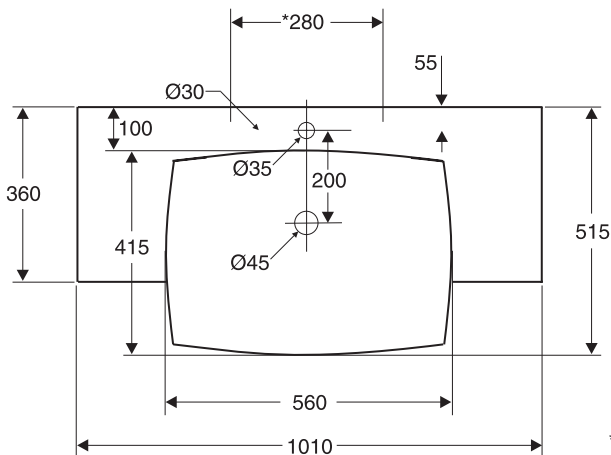

Escale 1010mm vanity top

The flat bottom means that this basin can be installed on any flat surface or on a pedestal. The pedestals are positioned against the wall completely concealing plumbing. Escale's design purity evokes thoughts of sails and Japanese tableware styling.

Product 19034W Escale vanity top 1010x360/510mm, 1 tap hole

Colours/finishes White (-00), Pergamon (-5M)

Material Fireclay

Weight (kg)

Fixings Wall fixing and leveling kit included

Complementary items

19024W Escale pedestal

Design linked sanitaryware Escale range

Recommended brassware Salute, Galatee

Associated furniture Escale

To order, please use the product code and add the colour/finish reference, eg. -00 for white.

*Fixing holes

All measurements shown are in millimetres. Sizes are approximate.

P4705