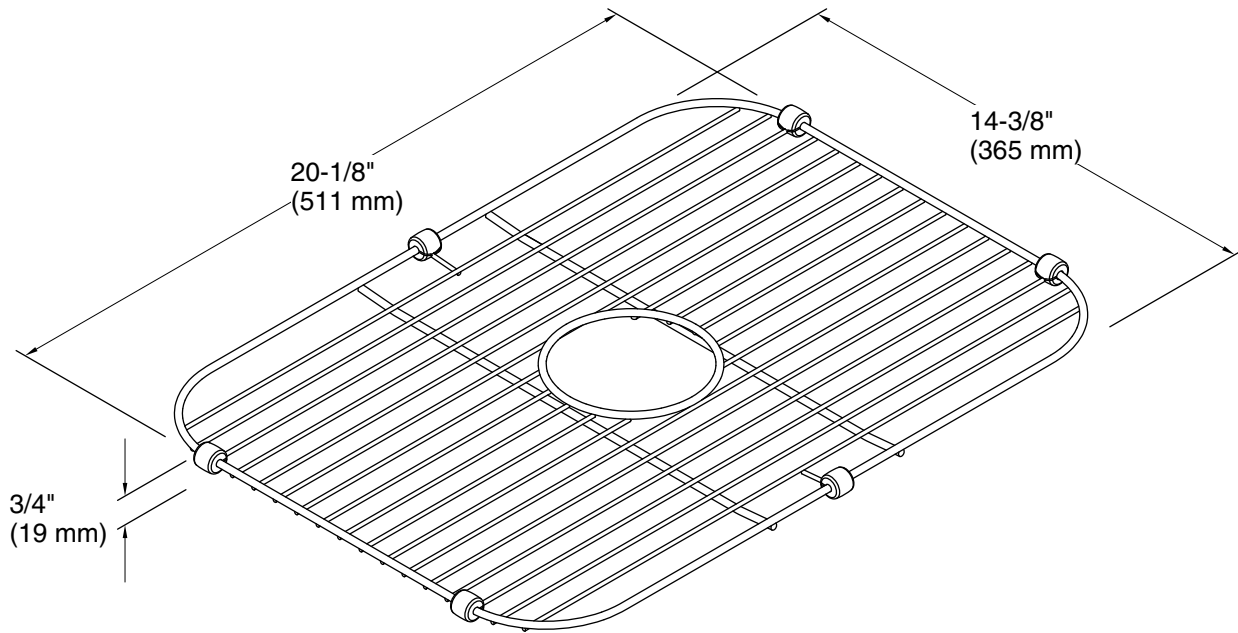

### Available Colors/Finishes

*Color tiles intended for reference only.*

Color	Code	Description
-------	------	-------------

	ST	Stainless Steel
---	----	-----------------

**Technical Information**

All product dimensions are nominal.