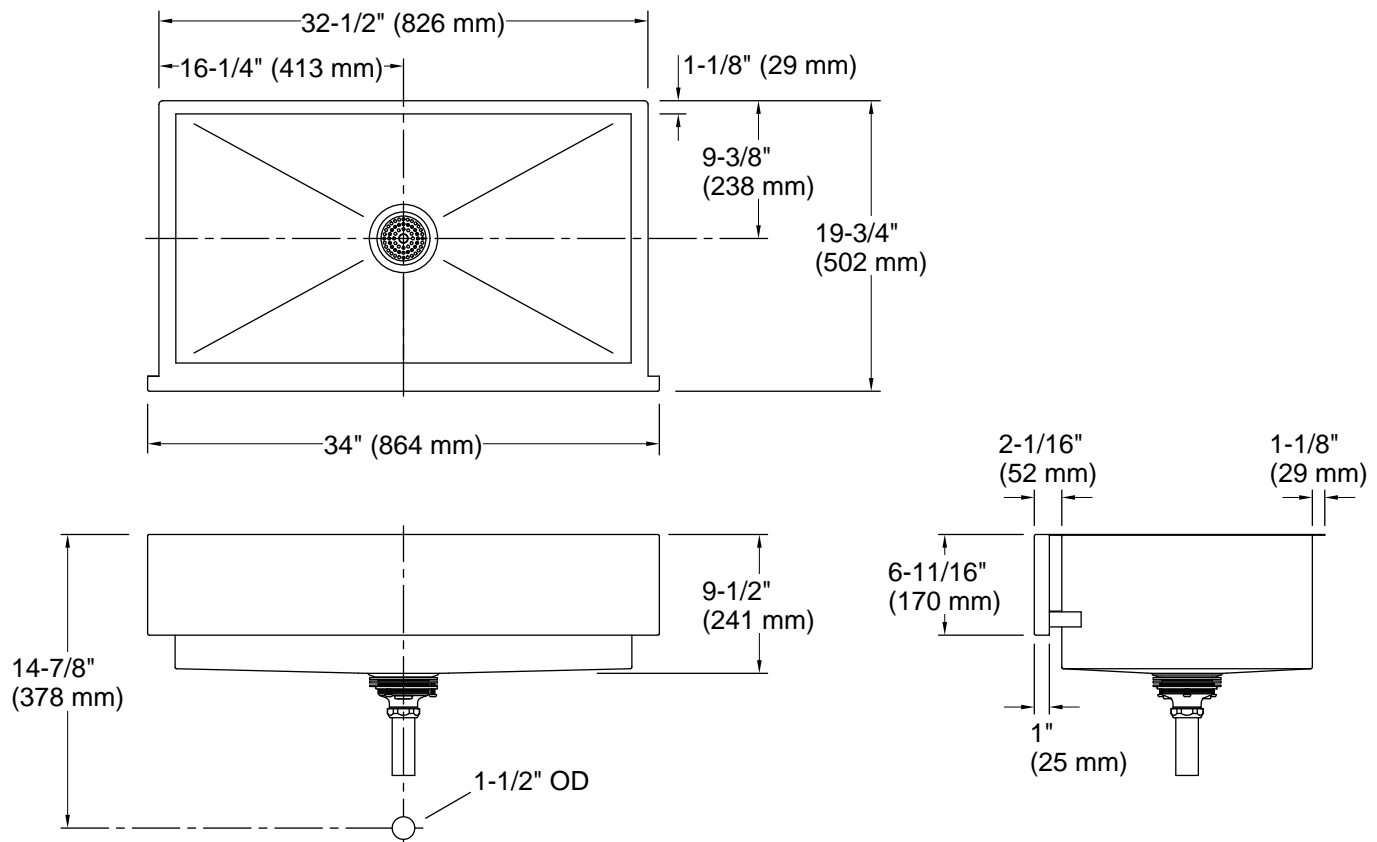

Technical Information

All product dimensions are nominal.

Basin configuration: Single Bowl

Min. base cabinet width: 36" (914 mm)

Bowl area (Only): Length: 30-1/4" (768 mm)
Width: 16-9/16" (420 mm)
Bowl depth: 9-3/16" (233 mm)
Water depth: 9-3/16" (233 mm)

Drain hole: 3-3/4" (94 mm)

Template: 1307774-7, required, included

Notes

Install this product according to the installation instructions.

Countertop manufacturer or cutter must use the cut-out template provided with the product, or a current one provided by Kohler Co. (call 1-800-43-FOCUS). Kohler Co. is not responsible for cut-out errors when the incorrect cut-out template is used.