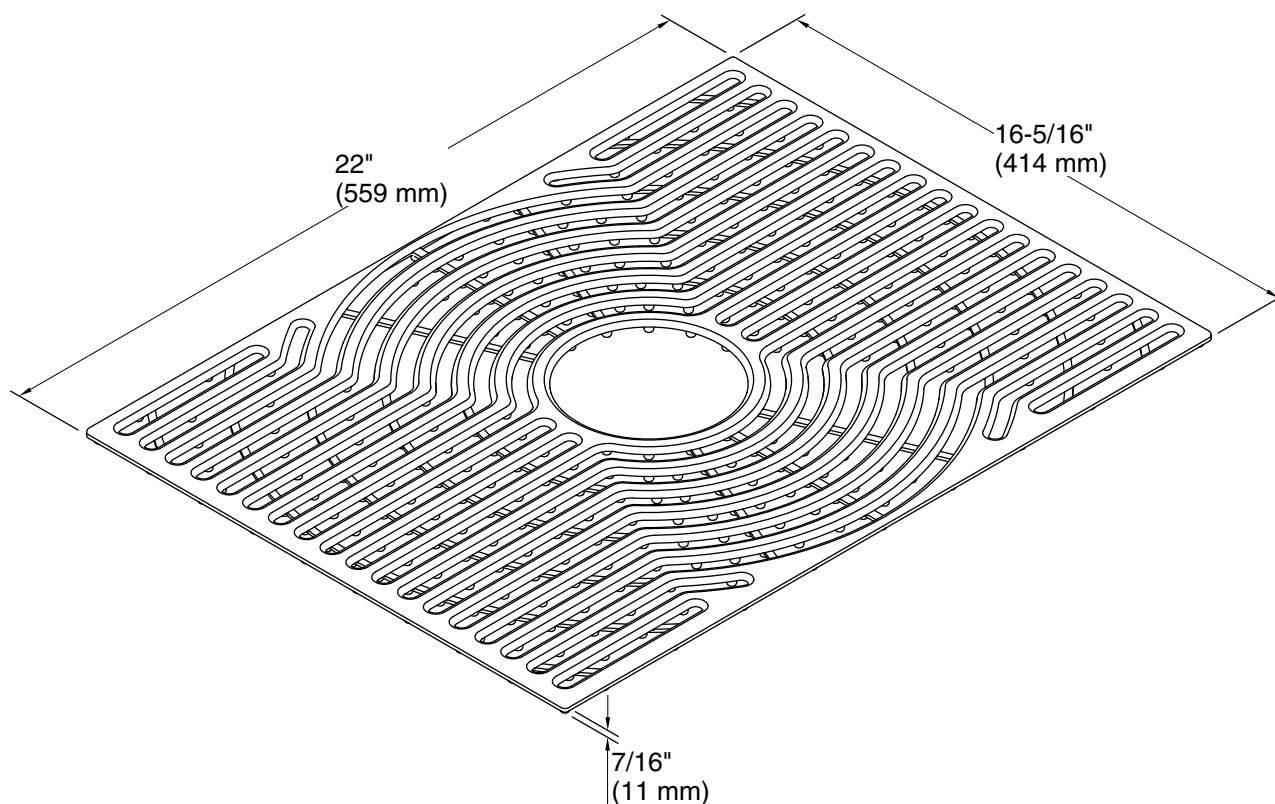

20023 24" undermount single-bowl kitchen sink

Codes/Standards

None Applicable

**STERLING® One-Year Limited
Warranty**

See website for detailed warranty information.

Available Colors/Finishes

Color tiles intended for reference only.

Color Code Description

	ASH	Ash Grey
---	-----	----------

Technical Information

All product dimensions are nominal.

Material: Silicone