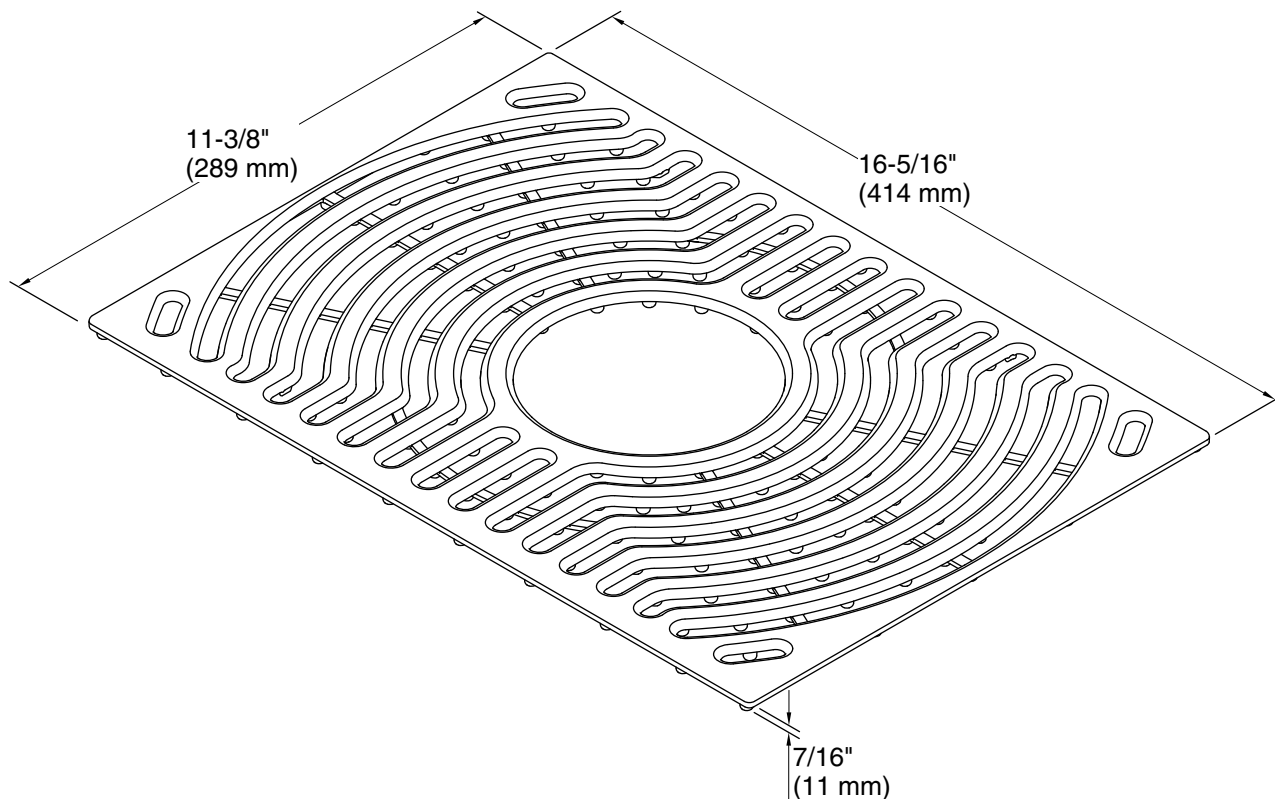

Features

- Single mat
- Center drain hole
- Fits the medium bowl of the STERLING Ludington® large/medium, model 20025
- Heat-resistant and dishwasher-safe
- Protects bottom of sink from scratches

Material

- Silicone

Recommended Products/Accessories

20025 32" undermount double-bowl kitchen sink

Codes/Standards

None Applicable

STERLING® One-Year Limited Warranty

See website for detailed warranty information.

Available Colors/Finishes

Color tiles intended for reference only.

Color	Code	Description
-------	------	-------------

	ASH	Ash Grey
---	-----	----------

Technical Information

All product dimensions are nominal.

Material: Silicone