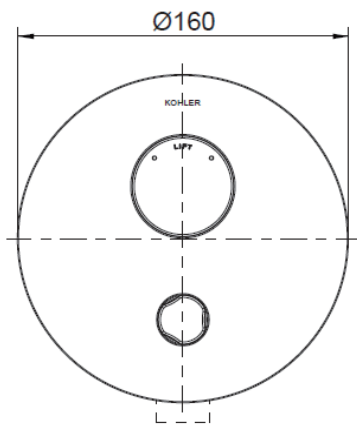

Installation Notes

Install this product according to the installation guide.

SHOWER OR BATH WITH DIVERTER THIN TRIM
- OYL HANDLE

21397T-8

Specified Models

SKU	Description	Color/Finish
21397T-8	Components Shower or Bath with Diverter Thin Trim - Oyl Handle	CP: Polished Chrome, BN: Brushed Nickel, BL: Matte Black*

Product Diagram

Dimensions are approximate
unit: mm

The Finished Wall

21397T-8