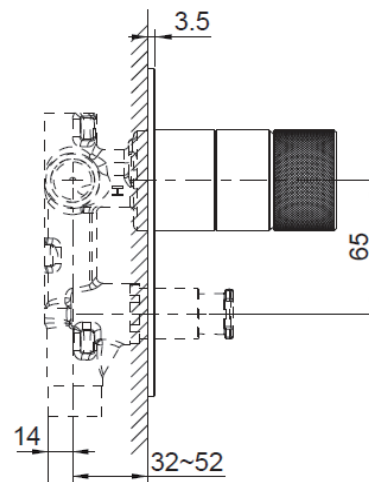

Installation Notes

Install this product according to the installation guide.

SHOWER OR BATH WITH DIVERTER THIN TRIM
- OYL HANDLE

21397T-8

Specified Models

SKU	Description	Color/Finish
21397T-8	Components Shower or Bath with Diverter Thin Trim - Oyl Handle	CP: Polished Chrome, BN: Brushed Nickel, BL: Matte Black*

Note: For a full range of color finishes in your market please contact your local Kohler representative.

*BL launch date to be announced, CP & BN available now

Required Accessories

78980T-DR	Shower & Bath 40mm valve with diverter	CP: Polished Chrome, BN: Brushed Nickel, BL: Matte Black*
-----------	--	---

Product Diagram

Dimensions are approximate
unit: mm

The Finished Wall

21397T-8