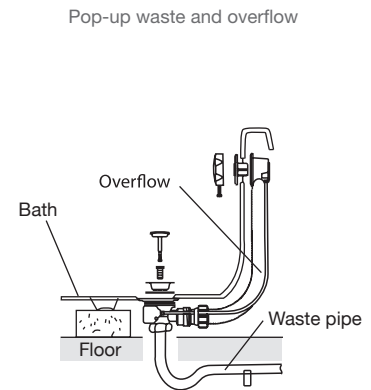

Product

- Evok back-to-wall freestanding bath

Kohler Code

22160A-0

Included Components

- 40mm chrome pop-up waste and overflow
- Adjustable feet and mounting brackets
- Installation instructions

Features

- D-shaped BTW freestanding acrylic bath
- Single piece seamless design
- Storage space on the back-to-wall side

Optional Accessories

- Upstand
- Tapware

Technical Details

Installation Notes:

- Floor must provide support for a minimum of 390kg/ square meter and must be level.