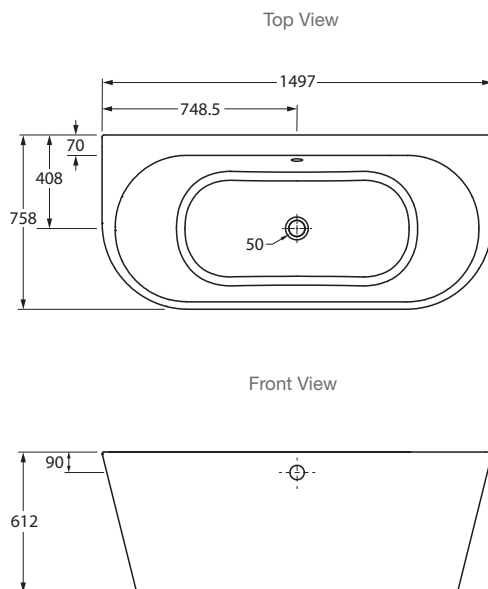

Product

- Evok back-to-wall freestanding bath

Kohler Code

22160A-0

Included Components

- 40mm chrome pop-up waste and overflow
- Adjustable feet and mounting brackets
- Installation instructions

Features

- D-shaped BTW freestanding acrylic bath
- Single piece seamless design
- Storage space on the back-to-wall side

Optional Accessories

- Upstand
- Tapware

Technical Details

Installation Notes:

- Floor must provide support for a minimum of 390kg/ square meter and must be level.