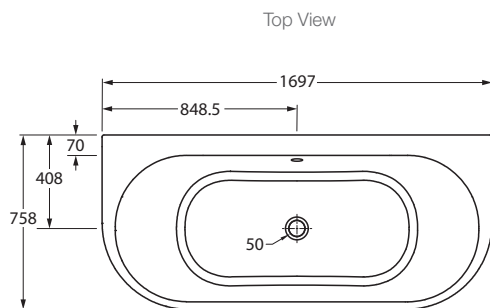

Product

- Evok back-to-wall freestanding bath
- Evok back-to-wall freestanding bath with upstand

Kohler Code

22161A-0
22161A-1UP-0

Included Components

- 40mm chrome pop-up waste and overflow
- Adjustable feet and mounting brackets
- Installation instructions

Features

- D-shaped BTW freestanding acrylic bath
- Single piece seamless design
- Storage space on the back-to-wall side

Optional Accessories

- Upstand
- Tapware

Technical Details

External Measurements	
L 1697 x W 758 x D 612	
Internal Measurements	
Seating Width:	465mm
Base Length:	1050mm
Depth to overflow:	423mm
Full Capacity	228L
Dry Weight	37kg

Installation Notes:

- Floor must provide support for a minimum of 390kg/ square meter and must be level.