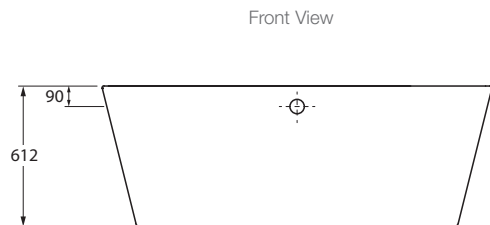

Product

- Evok back-to-wall freestanding bath
- Evok back-to-wall freestanding bath with upstand

Kohler Code

22161A-0
22161A-1UP-0

Included Components

- 40mm chrome pop-up waste and overflow
- Adjustable feet and mounting brackets
- Installation instructions

Features

- D-shaped BTW freestanding acrylic bath
- Single piece seamless design
- Storage space on the back-to-wall side

Optional Accessories

- Upstand
- Tapware

Technical Details

External Measurements	
L 1697 x W 758 x D 612	
Internal Measurements	
Seating Width:	465mm
Base Length:	1050mm
Depth to overflow:	423mm
Full Capacity	228L
Dry Weight	37kg