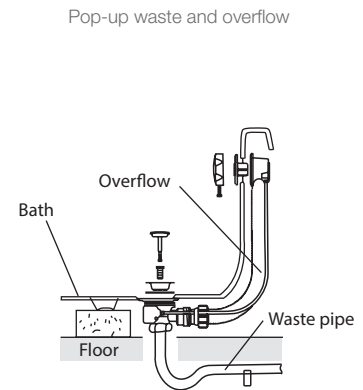

Product

- Evok back-to-wall freestanding bath
- Evok back-to-wall freestanding bath with upstand

Kohler Code

22161A-0
22161A-1UP-0

Included Components

- 40mm chrome pop-up waste and overflow
- Adjustable feet and mounting brackets
- Installation instructions

Features

- D-shaped BTW freestanding acrylic bath
- Single piece seamless design
- Storage space on the back-to-wall side

Optional Accessories

- Upstand
- Tapware

Technical Details

External Measurements	
L 1697 x W 758 x D 612	
Internal Measurements	
Seating Width:	465mm
Base Length:	1050mm
Depth to overflow:	423mm
Full Capacity	228L
Dry Weight	37kg

Installation Notes:

- Floor must provide support for a minimum of 390kg/ square meter and must be level.