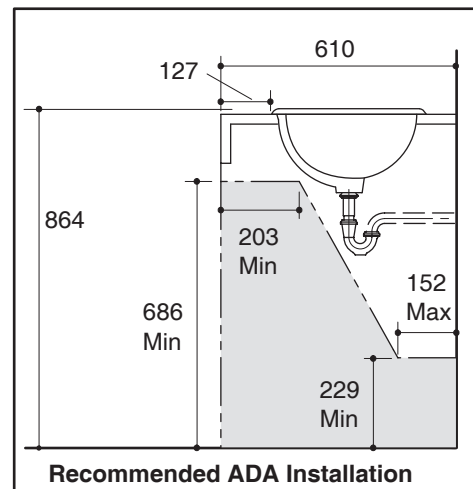

The self-rimming lavatory shall be made of vitreous china. Lavatory shall be 610 mm in length, 381 mm in width and 210 mm in height. Lavatory shall be with overflow. Lavatory shall be Kohler Model K-2220X-_____.

VINTAGE

Technical Information

Fixture*:	
Lavatory	
Basin area	533 x 305 mm
Water depth	124 mm
Drain hole	44 mm D.
*Approximate measurements for comparison only.	
Included Components:	
Adjustable linkage	GP40372
Cut-out template	110359-X7

Installation Notes

Install this product according to the installation guide. 117 mm minimum faucet spout length needed to reach over rim into basin.

NOTICE: Countertop manufacturer or cutter must use the cutout template provided with the product, or a current one provided by Kohler Co. Kohler Co. is not responsible for cutout errors when the incorrect cutout template is used.

Dimensions are approximate.
Unit: mm

Product Diagram

คุณลักษณะ

- สุขภัณฑ์เซรามิกประเภทวิเทรียสไชน่า (Vitreous china)
- อ่างล้างหน้าแบบฝักบนเคาน์เตอร์
- พร้อมรูน้ำล้น
- 610 x 381 x 210 มม.

อ่างล้างหน้าแบบฝักบนเคาน์เตอร์