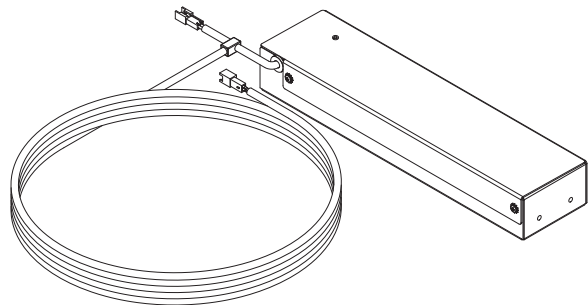

**CODES & STANDARDS**

ETL certified for damp locations to:

- UL 1598
- CSA C22.2 No. 250.0

**DIMENSIONS**

- Width: 1-3/8" (35 mm) per light
- Height: 39-3/8" (1000 mm)
- Depth: 4-5/8" (118 mm) When surface mounted  
15/16" (23 mm) When recessed

**MORE INFORMATION**

Scan the QR code to see the rough opening and electrical details found in the Vesper Dimmable Light installation instructions.

Use the camera app on your mobile device to look at this QR code. This will allow you to quickly access web pages and other relevant documents.

Included Electrical Enclosure (Power Supply):

**MODEL NUMBER KEY**

	<u>WIDTH</u>	<u>HEIGHT</u>	<u>DESIGN</u>	<u>QTY OF LIGHTS</u>	<u>BODY COLOR</u>	<u>COLOR TEMP</u>	<u>LED Engine</u>
GL	A = 1-3/8"	40 = 39-3/8"	E = Edgeline	P = Pair of Lights	S = Silver	3 = 3000K	D = Dimmable

**OPTIONS**

- Other widths / heights / light designs available
- Accessories:
  - 4' (1.2 M) Extension Cable (GLACABLE4)

**INSTALLATION OPTIONS**

- Compatible Mounting Kits (Single Cabinet):
  - Surface Mount Kit (P2SMKIT40D4P)
- Gangs between multiple cabinets via:
  - Surface Mount Ganging Kit (P2SM-GKIT40D4P)
  - Recessed Ganging Kit (P2RMGKIT)
- Compatible with M Reserve, Profiles, and PL Portray
- **Recessed Mount Rough Opening:**  
**Cabinet RO W + 2-3/4" W per set x 38-5/8" H**  
**(Cabinet RO W + 70 mm W per set x 982 mm H)**