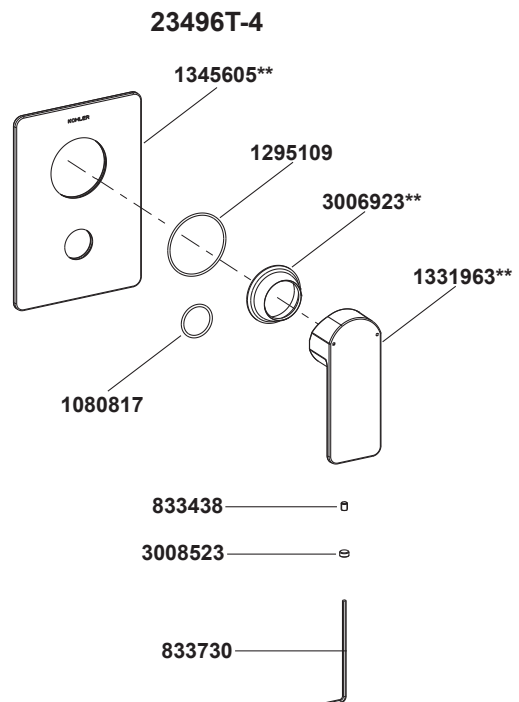

SERVICE PARTS

**Color code must be specified when ordering.

NOTE: For all Asia Pacific regions (excluding China) add SP (SPxxxxxx**) in front of the part number when ordering.