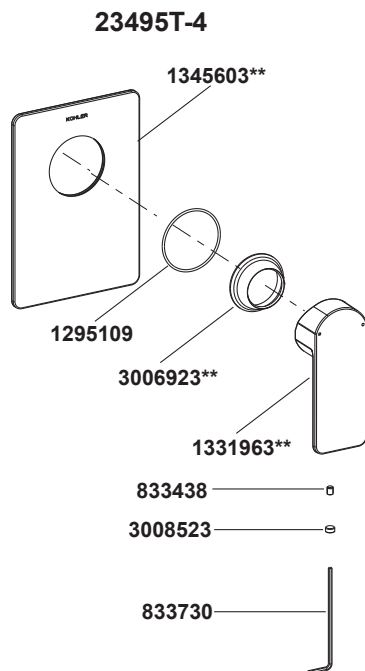

SERVICE PARTS

**Color code must be specified when ordering.

NOTE: For all Asia Pacific regions (excluding China) add SP (SPxxxxxx**) in front of the part number when ordering.