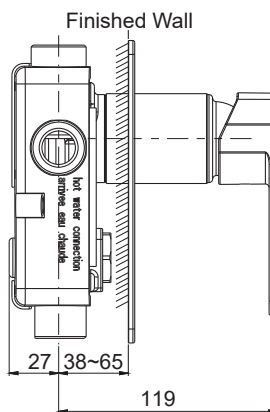

23495T-4 40mm Recessed Shower Only Trim
23496T-4 40mm Recessed Bath Shower Trim

BEFORE YOU BEGIN

All information is based on the latest product information available at the time of publication. Kohler Co. reserves the right to make changes in product characteristics, packaging, or availability at any time without notice.

Please leave these instructions for the consumer. They contain important information.

NOTES:

1. Flush the water supply pipes thoroughly to remove debris.
2. Do not remove the plastic guard from the valve body until instructed to.
3. Install valve 880* according to the rough-in dimensions of 23495T-4, install valve 882* according to the rough-in dimensions of 23496T-4.

ROUGH-IN DIMENSIONS

23496T-4

23495T-4

INSTALLATION

NOTE: Install valve 880* according to the rough-in dimensions of 23495T-4, Install valve 882* according to the rough-in dimensions of 23496T-4.

Remove the plastic guard after completing the wall.

Apply a ring of plumbers putty at the backside of the faceplate(1). Slide the faceplate onto the valve(2). Push it against the wall.

NOTE: Don't squeeze out the rings (3,4). Remove any excess putty.

Screw the bonnet(5) onto the valve. Install the handle(6) on the bonnet. Make sure the handle points straight down. Tighten the screw(7) with the hex wrench(8). Press plug button(9) into the hole, the red part is on the left.