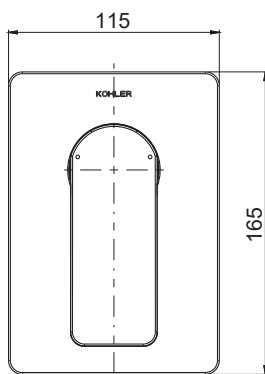

23495T-4 40mm Recessed Shower Only Trim
23496T-4 40mm Recessed Bath Shower Trim

BEFORE YOU BEGIN

All information is based on the latest product information available at the time of publication. Kohler Co. reserves the right to make changes in product characteristics, packaging, or availability at any time without notice.

Please leave these instructions for the consumer. They contain important information.

NOTES:

1. Flush the water supply pipes thoroughly to remove debris.
2. Do not remove the plastic guard from the valve body until instructed to.
3. Install valve 880* according to the rough-in dimensions of 23495T-4, install valve 882* according to the rough-in dimensions of 23496T-4.

ROUGH-IN DIMENSIONS

23496T-4

23495T-4

INSTALLATION

NOTE: Install valve 880* according to the rough-in dimensions of 23495T-4, Install valve 882* according to the rough-in dimensions of 23496T-4.

Remove the plastic guard after completing the wall.