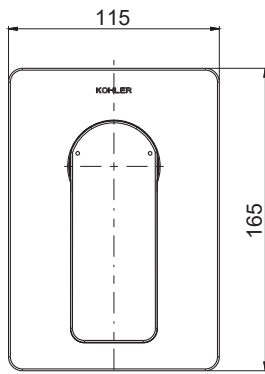

23495T-4 40mm Recessed Shower Only Trim
23496T-4 40mm Recessed Bath Shower Trim

BEFORE YOU BEGIN

All information is based on the latest product information available at the time of publication. Kohler Co. reserves the right to make changes in product characteristics, packaging, or availability at any time without notice.

Please leave these instructions for the consumer. They contain important information.

NOTES:

1. Flush the water supply pipes thoroughly to remove debris.
2. Do not remove the plastic guard from the valve body until instructed to.
3. Install valve 880* according to the rough-in dimensions of 23495T-4, install valve 882* according to the rough-in dimensions of 23496T-4.

ROUGH-IN DIMENSIONS

23496T-4

23495T-4

INSTALLATION

NOTE: Install valve 880* according to the rough-in dimensions of 23495T-4, Install valve 882* according to the rough-in dimensions of 23496T-4.

Remove the plastic guard after completing the wall.

Apply a ring of plumbers putty at the backside of the faceplate(1). Slide the faceplate onto the valve(2). Push it against the wall.

NOTE: Don't squeeze out the rings (3,4). Remove any excess putty.

Screw the bonnet(5) onto the valve. Install the handle(6) on the bonnet. Make sure the handle points straight down. Tighten the screw(7) with the hex wrench(8). Press plug button(9) into the hole, the red part is on the left.