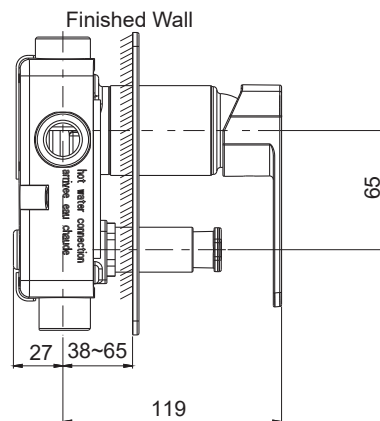

23495T-4 40mm Recessed Shower Only Trim
23496T-4 40mm Recessed Bath Shower Trim

BEFORE YOU BEGIN

All information is based on the latest product information available at the time of publication. Kohler Co. reserves the right to make changes in product characteristics, packaging, or availability at any time without notice.

Please leave these instructions for the consumer. They contain important information.

NOTES:

1. Flush the water supply pipes thoroughly to remove debris.
2. Do not remove the plastic guard from the valve body until instructed to.
3. Install valve 880* according to the rough-in dimensions of 23495T-4, install valve 882* according to the rough-in dimensions of 23496T-4.

ROUGH-IN DIMENSIONS

23496T-4

23495T-4

INSTALLATION

NOTE: Install valve 880* according to the rough-in dimensions of 23495T-4, Install valve 882* according to the rough-in dimensions of 23496T-4.

Remove the plastic guard after completing the wall.

Apply a ring of plumbers putty at the backside of the faceplate(1). Slide the faceplate onto the valve(2). Push it against the wall.

NOTE: Don't squeeze out the rings (3,4). Remove any excess putty.

Screw the bonnet(5) onto the valve. Install the handle(6) on the bonnet. Make sure the handle points straight down. Tighten the screw(7) with the hex wrench(8). Press plug button(9) into the hole, the red part is on the left.