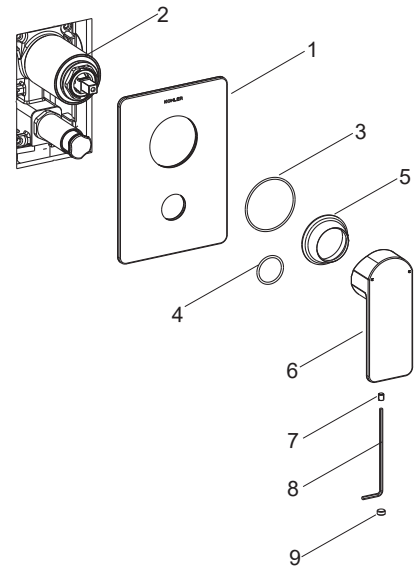

23495T-4 40mm Recessed Shower Only Trim
23496T-4 40mm Recessed Bath Shower Trim

BEFORE YOU BEGIN

All information is based on the latest product information available at the time of publication. Kohler Co. reserves the right to make changes in product characteristics, packaging, or availability at any time without notice.

Please leave these instructions for the consumer. They contain important information.

NOTES:

1. Flush the water supply pipes thoroughly to remove debris.
2. Do not remove the plastic guard from the valve body until instructed to.
3. Install valve 880* according to the rough-in dimensions of 23495T-4, install valve 882* according to the rough-in dimensions of 23496T-4.

ROUGH-IN DIMENSIONS

23496T-4

23495T-4

INSTALLATION

NOTE: Install valve 880* according to the rough-in dimensions of 23495T-4, Install valve 882* according to the rough-in dimensions of 23496T-4.

Remove the plastic guard after completing the wall.

Apply a ring of plumbers putty at the backside of the faceplate(1). Slide the faceplate onto the valve(2). Push it against the wall.

NOTE: Don't squeeze out the rings (3,4). Remove any excess putty.

Screw the bonnet(5) onto the valve. Install the handle(6) on the bonnet. Make sure the handle points straight down. Tighten the screw(7) with the hex wrench(8). Press plug button(9) into the hole, the red part is on the left.