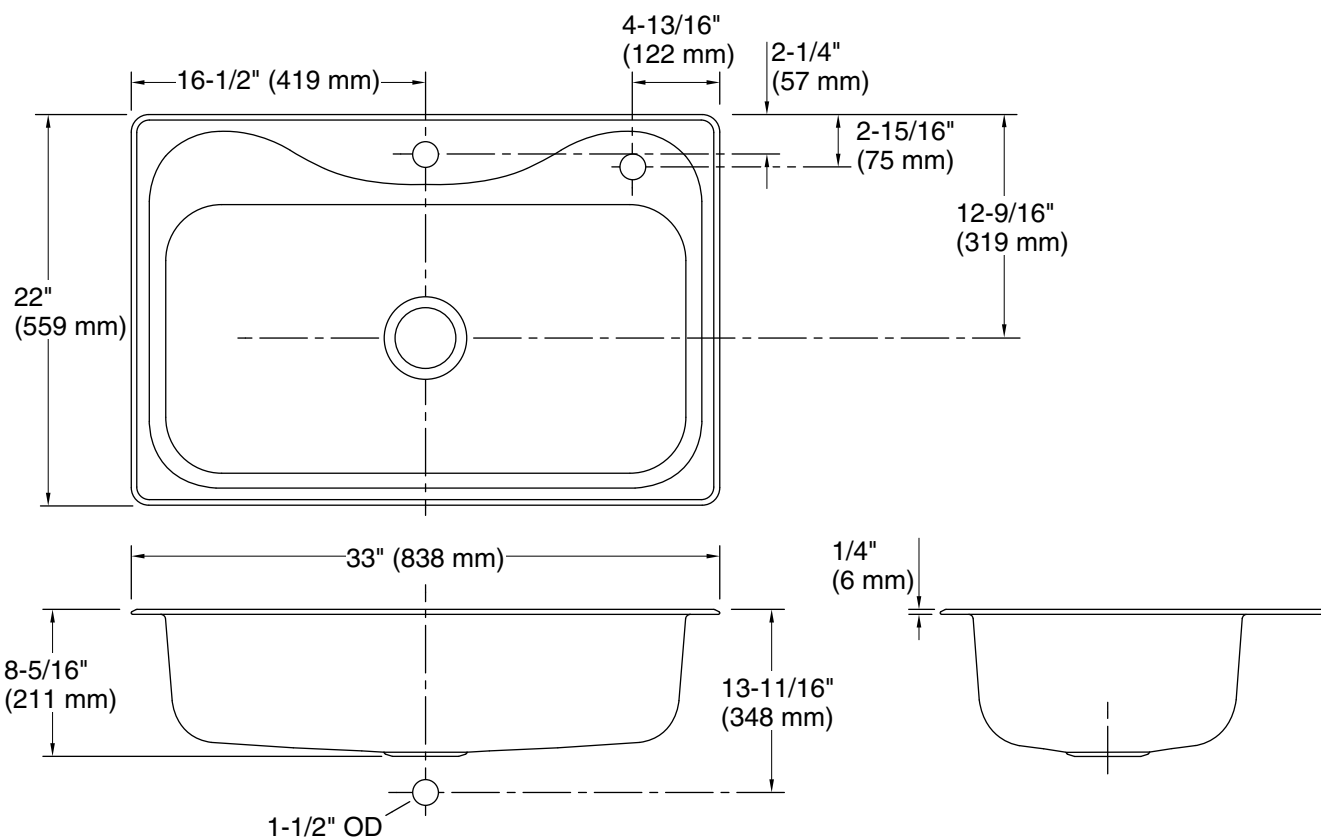

Southaven®

33" top-mount single-bowl kitchen sink
24912-2

Features

- Two faucet holes
- 8" (203 mm) depth
- 3-5/8" (92 mm) drain opening
- Stainless steel with luster bowl finish and a satin deck finish

Material

Codes/Standards

ASME A112.19.3/CSA B45.4

STERLING® Stainless Steel Sinks Lifetime Limited Warranty

See website for detailed warranty information.

Technical Information

All product dimensions are nominal.

Basin configuration:	Single Bowl
Bowl area (Only):	Length: 29-3/16" (742 mm) Width: 15-1/16" (383 mm) Bowl depth: 8" (203 mm) Water depth: 8" (203 mm)
Number of deck holes:	2
Faucet hole(s):	1-7/16" (37 mm)
Drain hole:	3-5/8" (92 mm)