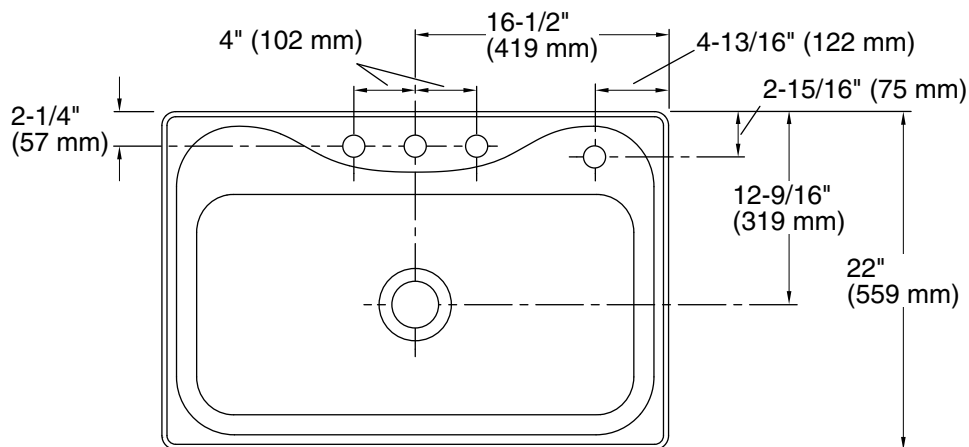

Southaven®

33" top-mount single-bowl kitchen sink
24912-4

Features

- Four faucet holes
- 8" (203 mm) depth
- 3-5/8" (92 mm) drain opening
- Stainless steel with luster bowl finish and a satin deck finish

Codes/Standards

ASME A112.19.3/CSA B45.4

STERLING® Stainless Steel Sinks Lifetime Limited Warranty

See website for detailed warranty information.

Technical Information

All product dimensions are nominal.

- Basin configuration: Single Bowl
- Bowl area (Only): Length: 29-3/16" (742 mm)
Width: 15-1/16" (383 mm)
Bowl depth: 8" (203 mm)
Water depth: 8" (203 mm)
- Number of deck holes: 4
- Faucet hole(s): 1-7/16" (37 mm)
- Soap/Lotion hole: 1-7/16" (37 mm)
- Drain hole: 3-5/8" (92 mm)