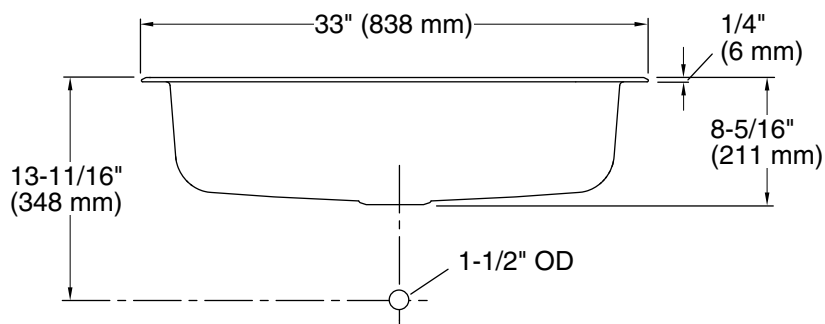

Southaven®

33" top-mount single-bowl kitchen sink
24912-4

Features

- Four faucet holes
- 8" (203 mm) depth
- 3-5/8" (92 mm) drain opening
- Stainless steel with luster bowl finish and a satin deck finish

Codes/Standards

ASME A112.19.3/CSA B45.4

STERLING® Stainless Steel Sinks Lifetime Limited Warranty

See website for detailed warranty information.

Technical Information

All product dimensions are nominal.

- Basin configuration: Single Bowl
- Bowl area (Only): Length: 29-3/16" (742 mm)
Width: 15-1/16" (383 mm)
Bowl depth: 8" (203 mm)
Water depth: 8" (203 mm)
- Number of deck holes: 4
- Faucet hole(s): 1-7/16" (37 mm)
- Soap/Lotion hole: 1-7/16" (37 mm)
- Drain hole: 3-5/8" (92 mm)