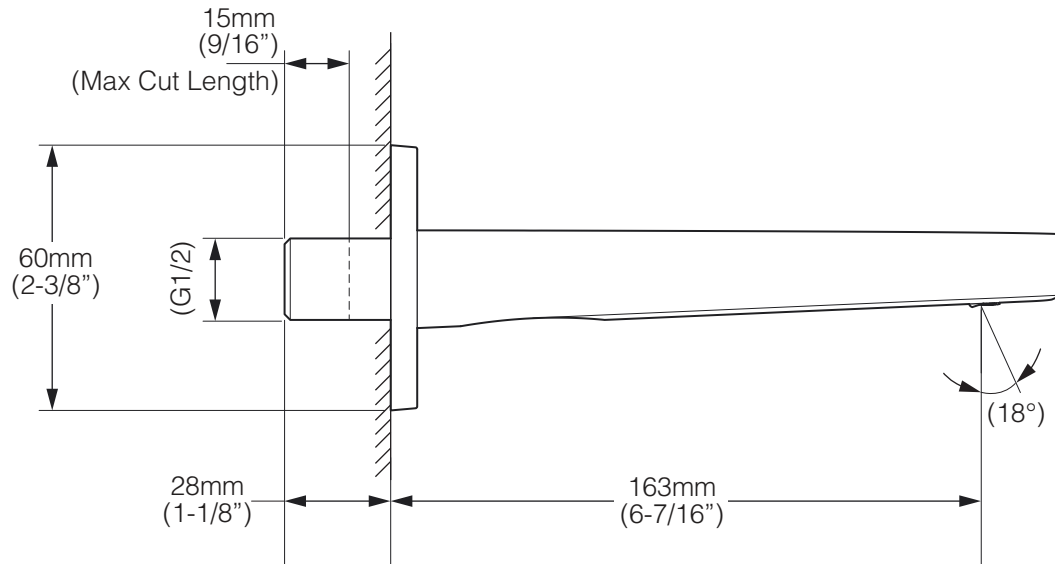

Material

- Premium Metal Construction.
- KOHLER finishes resist corrosion and tarnishing.

Installation

- For single-hole installation.

Order following aerators for water conservation

Flow Rate @ 3Bar	Aerator Code
Full Flow	3015846 (Default)
4.5 lpm	1281236
5 lpm	3020026
5.67 lpm	1230578

Technical Specification

- **Basic dimensions:**

Spout reach: 163mm (6-7/16")

Notes

Install this product according to the installation guide.