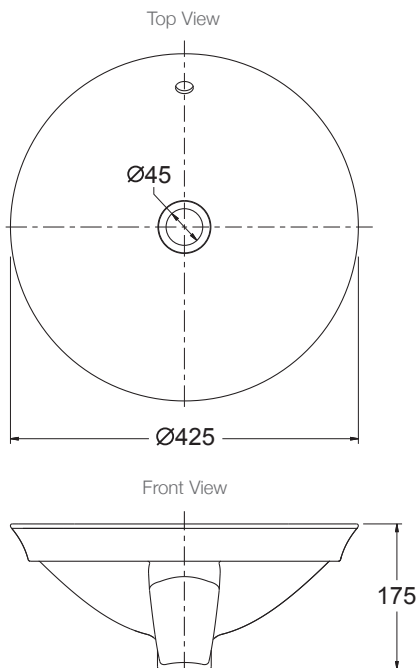

Technical Details

Installation Notes:

- Allow a minimum of 50mm from the wall for easy cleaning.
- A hole for the basin needs to be made in the bench top (please refer to cutting template).
- The basin is fixed to the bench top using the appropriate silicone sealant (not supplied).