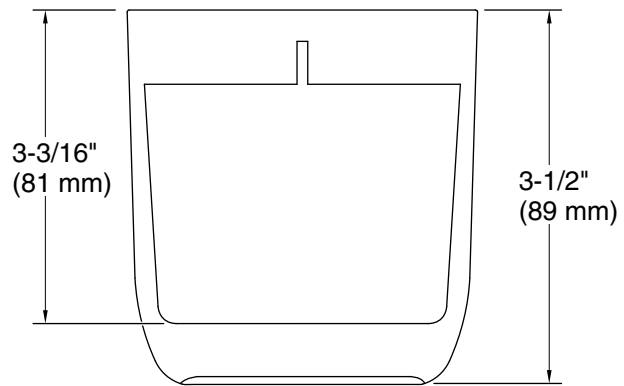

Sleep
Scented Aromatherapy Candle - Sleep
26803-A1

Codes/Standards

None Applicable

**KOHLER® One-Year Limited
Warranty**

See website for detailed warranty information.

Technical Information

All product dimensions are nominal.

Material: Blown Glass

Notes

Install this product according to the installation guide.