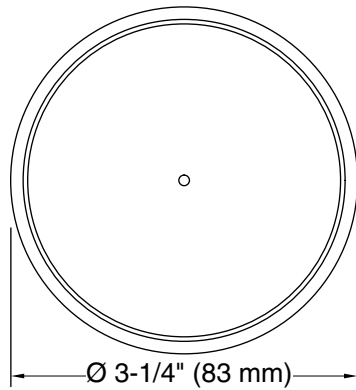

Focus
Scented Aromatherapy Candle - Focus
26803-A5

Codes/Standards

None Applicable

**KOHLER® One-Year Limited
Warranty**

See website for detailed warranty information.

Technical Information

All product dimensions are nominal.

Material: Blown Glass

Notes

Install this product according to the installation guide.