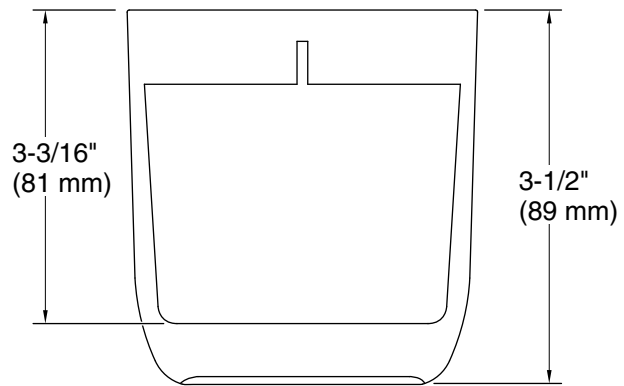

Focus
Scented Aromatherapy Candle - Focus
26803-A5

Codes/Standards

None Applicable

**KOHLER® One-Year Limited
Warranty**

See website for detailed warranty information.

Technical Information

All product dimensions are nominal.

Material: Blown Glass

Notes

Install this product according to the installation guide.