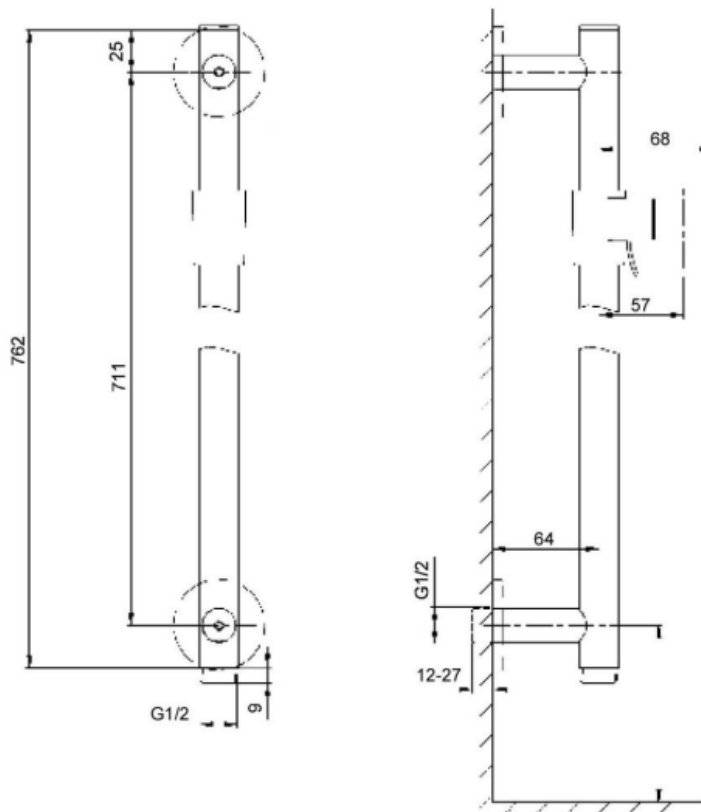

Slide Bar

SLIDE BAR
K-2738T

Product Specification:

Model	Description	Finish	NOTE
K-2738T	80cm slide bar with connector	CP	Needs to be matched with trim
K-2696T	Stillness Slide Bar Trim Kit		-
K-2697T	Memoirs Slide Bar Trim Kit		-
K-2698T	Forte Slide Bar Trim Kit		-

Product Dimension:

K-2738T

Please note that the above information are subject to change without notice.