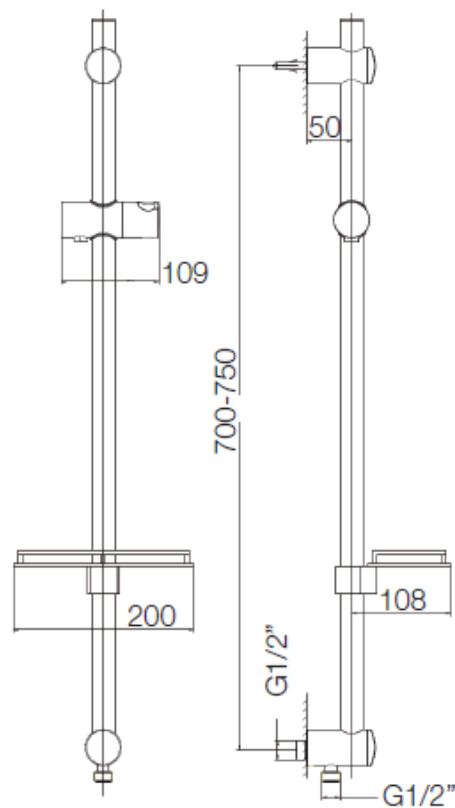

80CM Adjustable Slide Bar (With Connector)

SLIDE BAR
K-2739T

Product Specification:

Model	Includes	Finish
K-2739T	80cm Slide Bar, Soap Dish, Adjustable Shower Bracket	(-CP)

Product Dimension:

K-2739T

Please note that the above information are subject to change without notice.