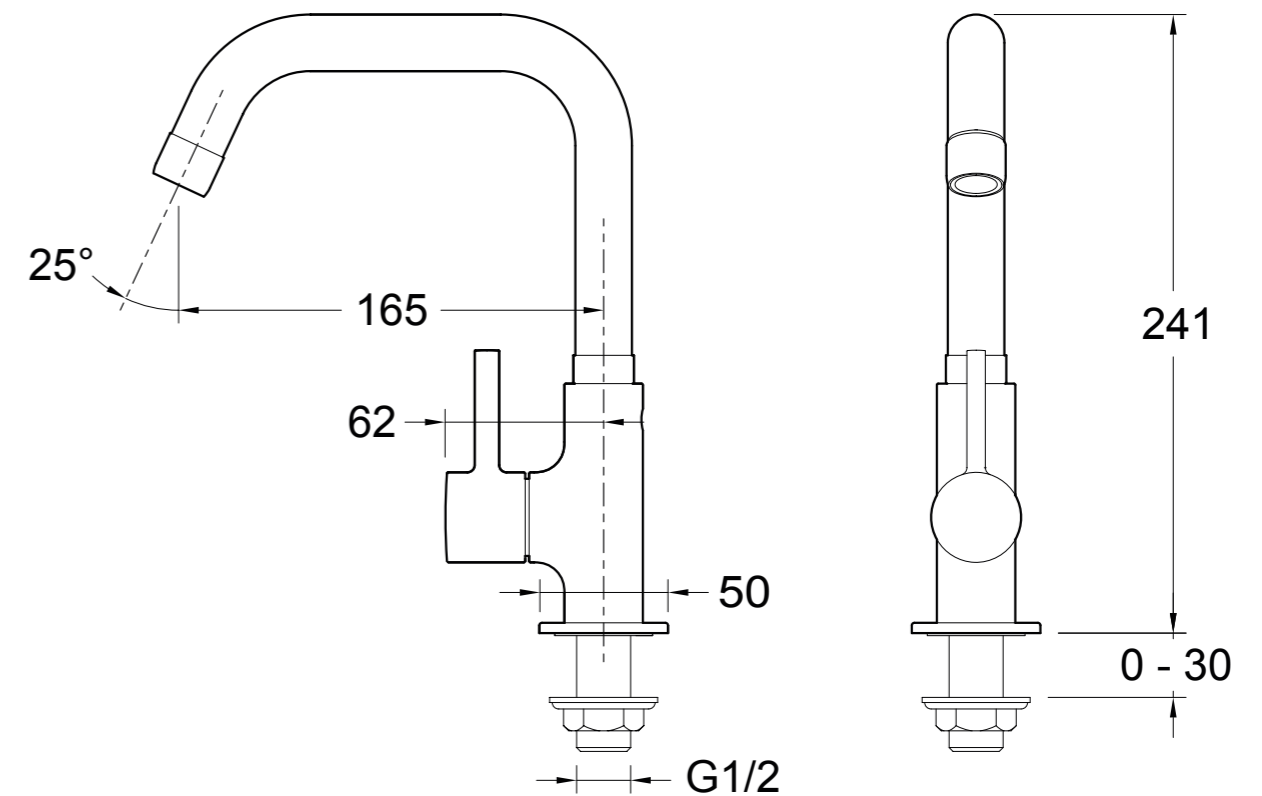

### 37313IN-4-CP 1 HOLE DECK MOUNTED COLD ONLY KITCHEN FAUCET

#### ROUGH-IN DIMENSIONS

37313IN-4-CP