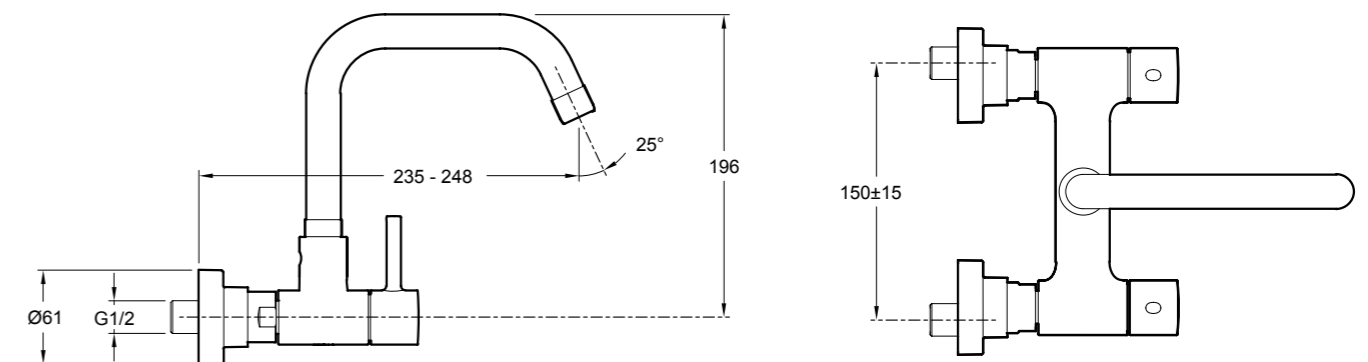

**37314IN-4-CP 1 HOLE WALL MOUNTED COLD ONLY KITCHEN FAUCET**  
**37315IN-4-CP 2 HOLES WALL MOUNTED KITCHEN MIXER**

### ROUGH-IN DIMENSIONS

**37315IN-4-CP**

**37314IN-4-CP**