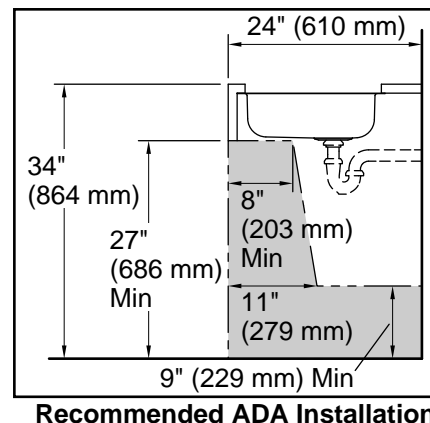

Technical Information

All product dimensions are nominal.

Basin configuration: Single Bowl

Min. base cabinet width: 27" (686 mm)

Bowl area (Only): Length: 21" (533 mm)
Width: 15-1/4" (387 mm)
Bowl depth: 5-1/2" (140 mm)
Water depth: 5-1/2" (140 mm)

Drain hole: 3-5/8" (92 mm)

Template: Undermount, 1315840-7, required, included

Notes

Install this product according to the installation instructions.

ADA compliant when installed to the specific requirements of these regulations.