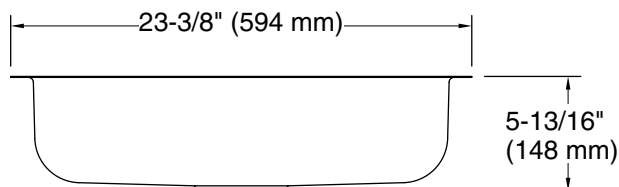

Technical Information

All product dimensions are nominal.

Basin configuration: Single Bowl

Min. base cabinet width: 27" (686 mm)

Bowl area (Only): Length: 21" (533 mm)
Width: 15-1/4" (387 mm)
Bowl depth: 5-1/2" (140 mm)
Water depth: 5-1/2" (140 mm)

Drain hole: 3-5/8" (92 mm)

Template: Undermount, 1315840-7, required, included

Notes

Install this product according to the installation instructions.

ADA compliant when installed to the specific requirements of these regulations.