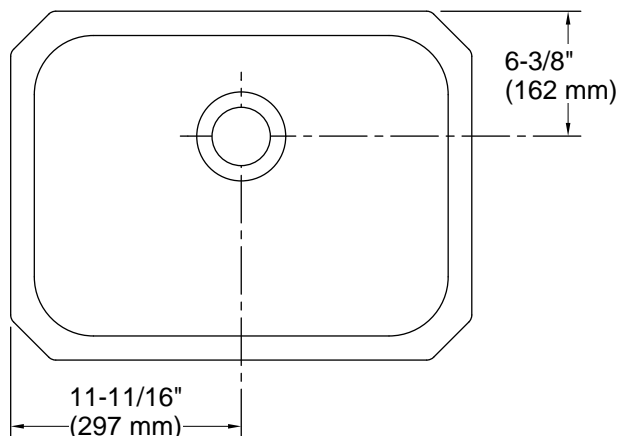

Technical Information

All product dimensions are nominal.

Basin configuration: Single Bowl

Min. base cabinet width: 27" (686 mm)

Bowl area (Only): Length: 21" (533 mm)
Width: 15-1/4" (387 mm)
Bowl depth: 5-1/2" (140 mm)
Water depth: 5-1/2" (140 mm)

Drain hole: 3-5/8" (92 mm)

Template: Undermount, 1315840-7, required, included

Notes

Install this product according to the installation instructions.

ADA compliant when installed to the specific requirements of these regulations.