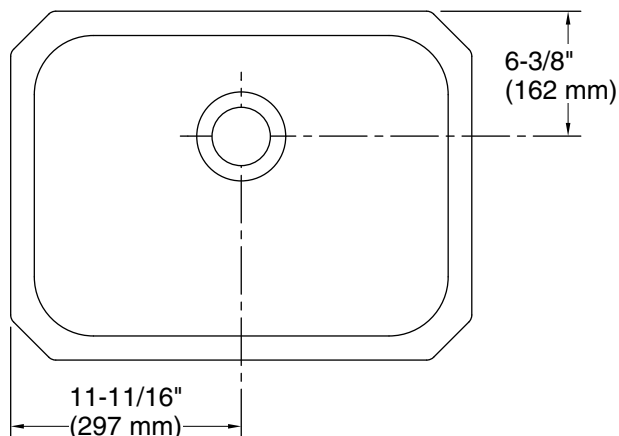

Technical Information

All product dimensions are nominal.

Basin configuration: Single Bowl

Min. base cabinet width: 27" (686 mm)

Bowl area (Only): Length: 21" (533 mm)
Width: 15-1/4" (387 mm)
Bowl depth: 5-1/2" (140 mm)
Water depth: 5-1/2" (140 mm)

Drain hole: 3-5/8" (92 mm)

Template: Undermount, 1315840-7, required, included

Notes

Install this product according to the installation instructions.

ADA compliant when installed to the specific requirements of these regulations.