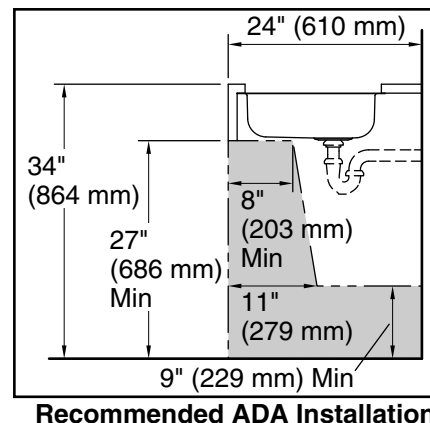

Technical Information

All product dimensions are nominal.

Basin configuration: Single Bowl

Min. base cabinet width: 27" (686 mm)

Bowl area (Only): Length: 21" (533 mm)
Width: 15-1/4" (387 mm)
Bowl depth: 5-1/2" (140 mm)
Water depth: 5-1/2" (140 mm)

Drain hole: 3-5/8" (92 mm)

Template: Undermount, 1315840-7, required, included

Notes

Install this product according to the installation instructions.

ADA compliant when installed to the specific requirements of these regulations.