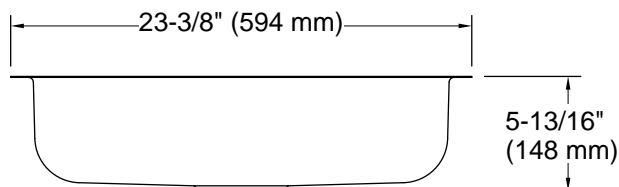

Technical Information

All product dimensions are nominal.

Basin configuration: Single Bowl

Min. base cabinet width: 27" (686 mm)

Bowl area (Only): Length: 21" (533 mm)
Width: 15-1/4" (387 mm)
Bowl depth: 5-1/2" (140 mm)
Water depth: 5-1/2" (140 mm)

Drain hole: 3-5/8" (92 mm)

Template: Undermount, 1315840-7, required, included

Notes

Install this product according to the installation instructions.

ADA compliant when installed to the specific requirements of these regulations.