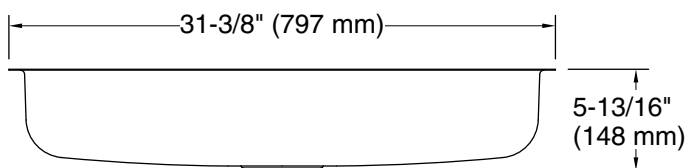

Technical Information

All product dimensions are nominal.

Basin configuration: Single Bowl
Min. base cabinet width: 36" (914 mm)

Bowl area (Only): Length: 29-3/8" (746 mm)
Width: 15-3/4" (400 mm)
Bowl depth: 5-1/2" (140 mm)
Water depth: 5-1/2" (140 mm)