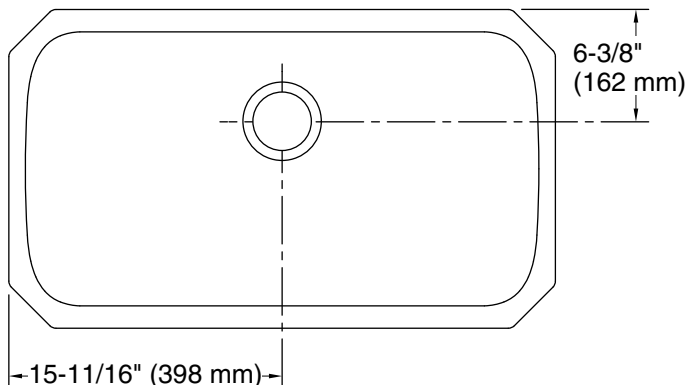

Recommended ADA Installation