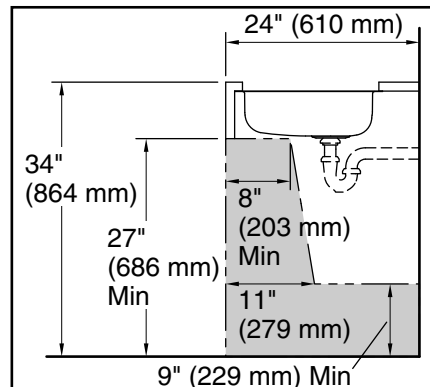

Recommended ADA Installation