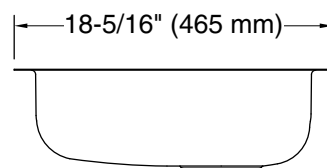

Technical Information

All product dimensions are nominal.

Basin configuration: Single Bowl
Min. base cabinet width: 36" (914 mm)

Bowl area (Only): Length: 29-3/8" (746 mm)
Width: 15-3/4" (400 mm)
Bowl depth: 5-1/2" (140 mm)
Water depth: 5-1/2" (140 mm)