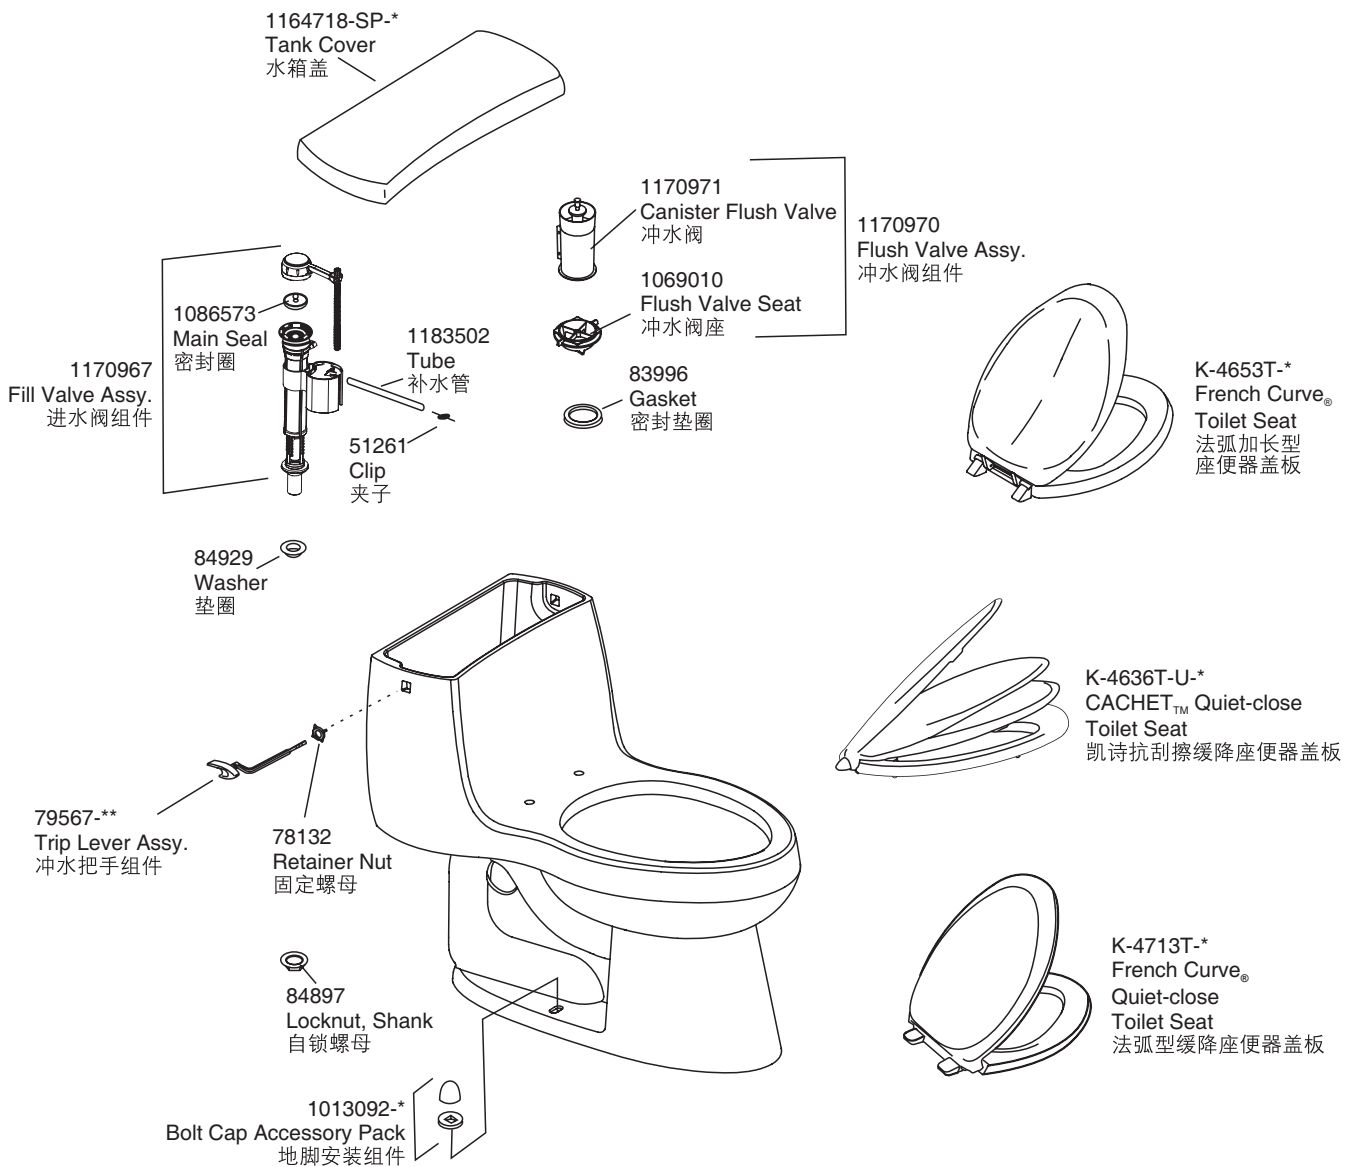

One-Piece Toilet 连体座便器	K-3322T-W*	K-3322T-SW*	K-3322T-CW*
Includes Toilet Seat 含座便器盖板	K-4653T*	K-4636T-U*	K-4713T*

订购时请说明颜色代码(-\*)或表面处理(-\*\*)

Color code (-\*) or finish (-\*\*) must be specified when ordering.

盖板的维修零件请详见盖板的维修零件图。

Please refer to service parts page packed with seat for detailed seat service parts.