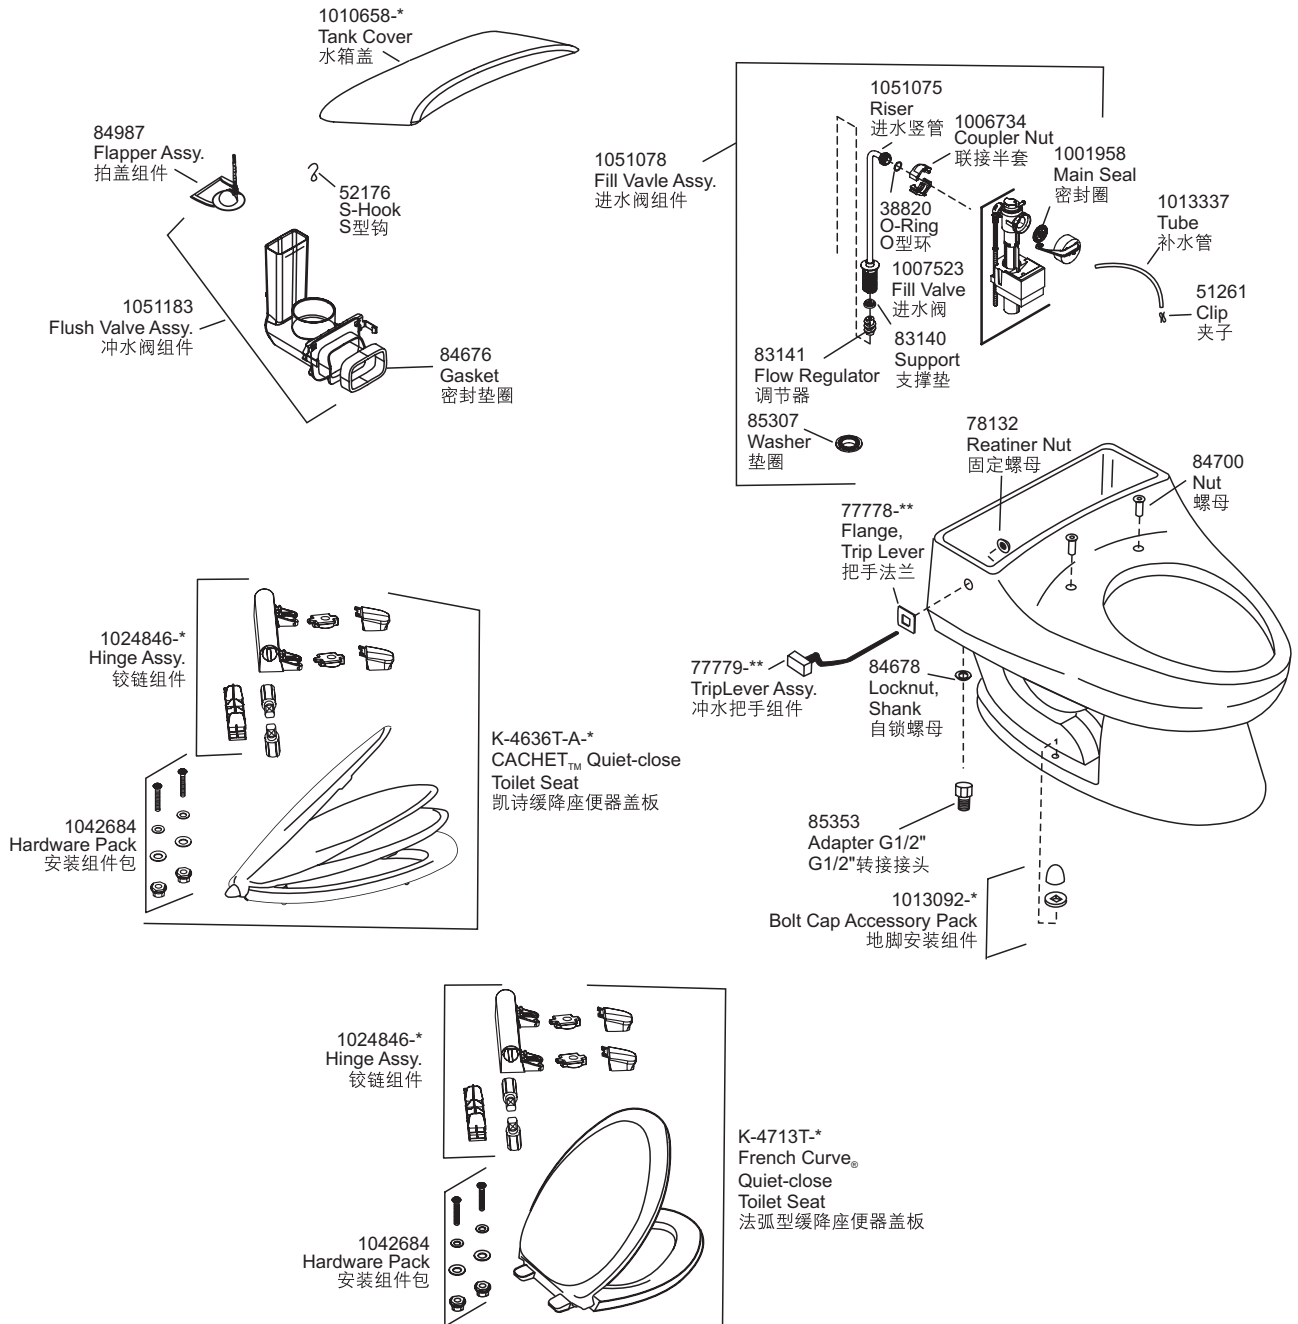

# 圣拉菲尔“静漩”超级版 SAN RAPHAEL "INGENIUM"

零件维修图  
SERVICE PARTS PAGE

釉面陶瓷连体座便器  
VITREOUS CHINA ONE-PIECE TOILET

静漩冲水系统  
INGENIUM FLUSHING SYSTEM

S-EB 305mm K-3384T-S2-\*/K-3384T-C2-\*/K-3384T-S2AF-\*

One-Piece Toilet 连体座便器	K-3384T-S2-*	K-3384T-C2-*	K-3384T-S2AF-*
Includes Toilet Seat 含座便器盖板	K-4636T-A-*	K-4713T-*	K-4636T-A-*