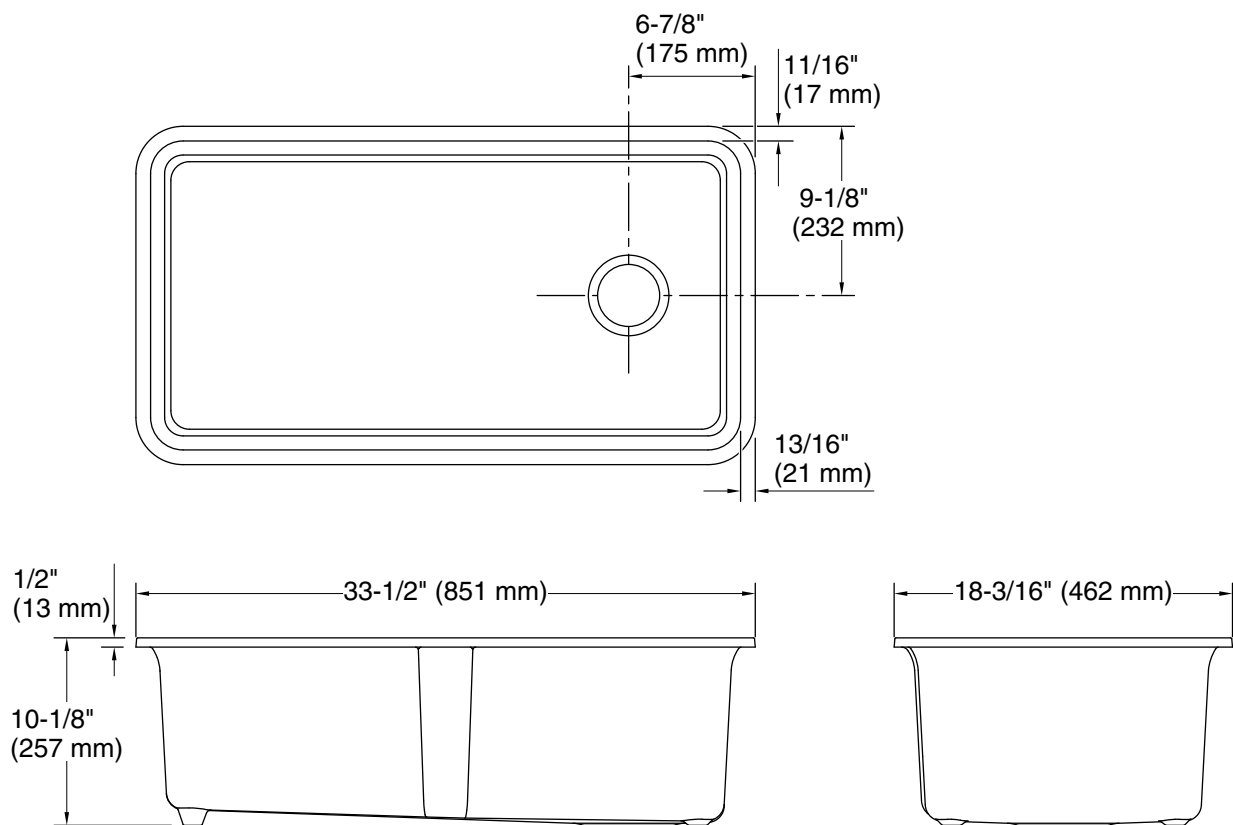

Gunnison®

33-1/2" undermount single-bowl kitchen sink
34287

Features

- 36" minimum base cabinet width
- Single bowl
- 9-1/2" (241 mm) depth provides generous workspace
- Offset drain increases workspace in the sink and storage space underneath
- Matte finish offers rich, dimensional color
- Includes installation hardware

For the most current Specification Sheet, go to www.sterlingplumbing.com.

3-8-2026 20:36 - US/CA

Technical Information

All product dimensions are nominal.

Basin configuration: Single Bowl

Min. base cabinet width: 36" (914 mm)

Bowl area (Basin #1):
Length: 30-9/16" (777 mm)
Width: 15-3/8" (391 mm)
Bowl depth: 9-1/2" (241 mm)
Water depth: 9-1/2" (241 mm)

Drain hole: 3-7/8" (98 mm)

Template: Undermount, 1583721-7, required, not included