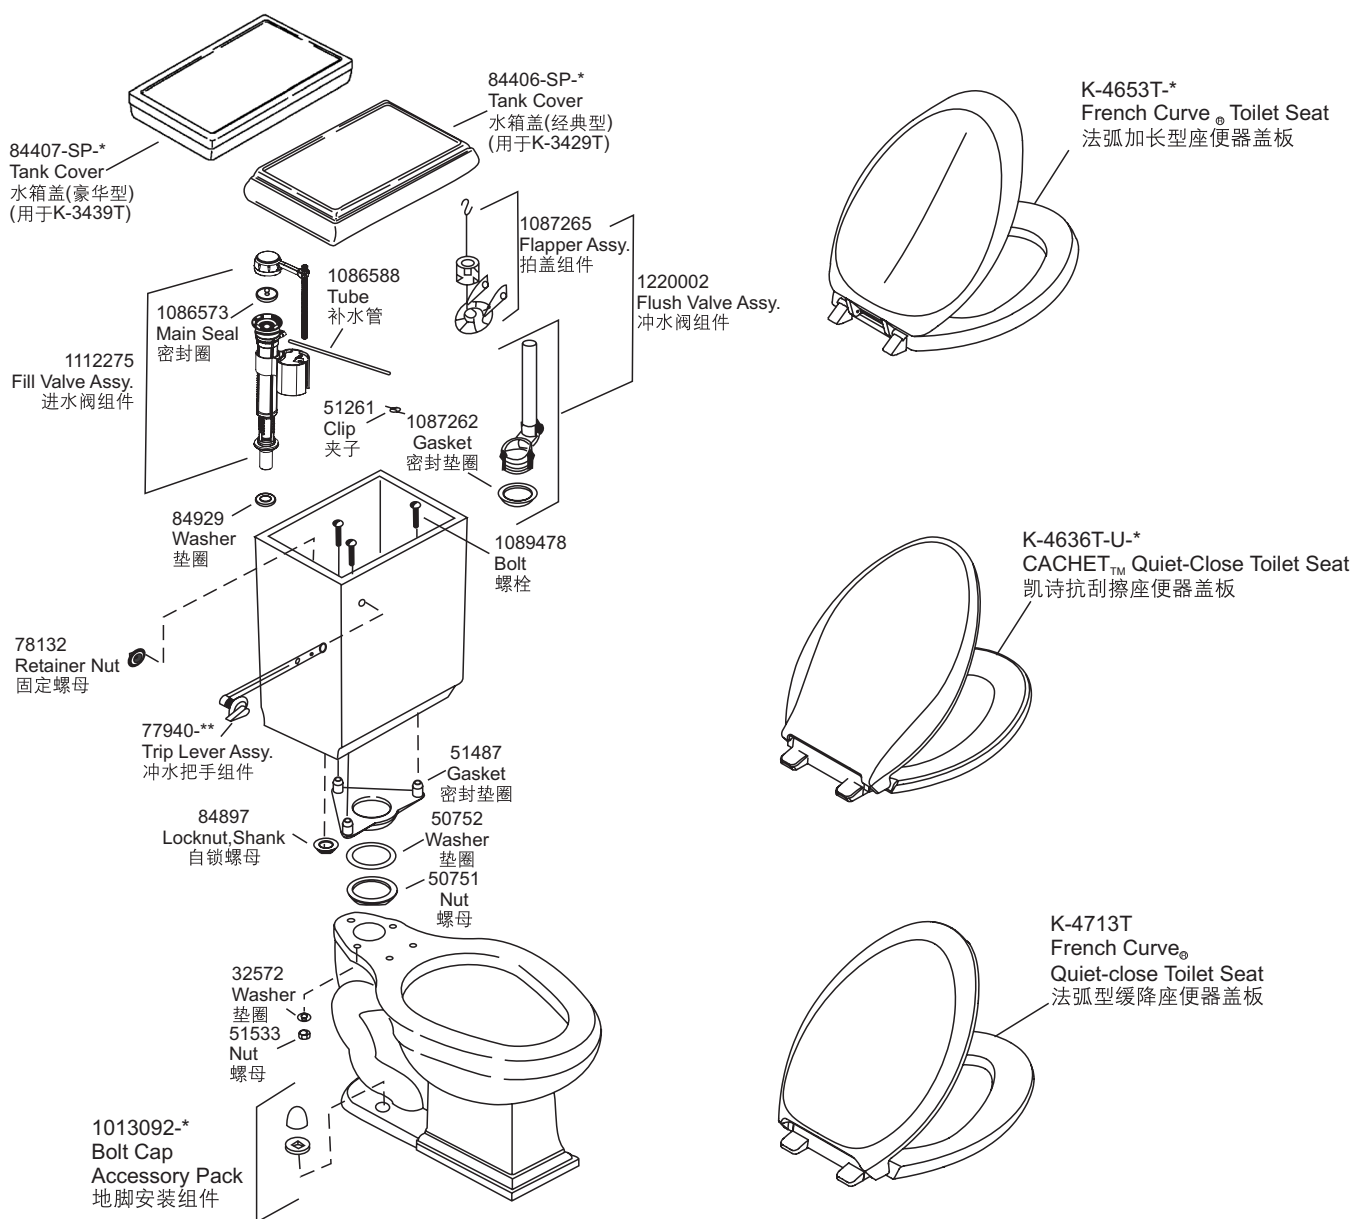

Model 组合型号	K-3439T(豪华型)	K-3439T-S(豪华型)	K-3439T-C(豪华型)	K-3439T-SAF(豪华型)
Tank 水箱	K-4464T-*	K-4464T-*	K-4464T-*	K-4464T-*
Bowl 缸体	K-4254T-*	K-4254T-*	K-4254T-*	K-4254T-*
Seat 盖板	K-4653T-*	K-4636T-U-*	K-4713T-*	K-4636T-U-*
Model 组合型号	K-3429T(经典型)	K-3429T-S(经典型)	K-3429T-C(经典型)	
Tank 水箱	K-4454T-*	K-4454T-*	K-4454T-*	
Bowl 缸体	K-4254T-*	K-4254T-*	K-4254T-*	
Seat 盖板	K-4653T-*	K-4636T-U-*	K-4713T-*	

订购时请说明颜色代码(-*)或表面处理(-**)

Color code (-*) or finish (-**) must be specified when ordering.

盖板的维修零件请详见盖板的维修零件图。

Please refer to service parts page packed with seat for detailed seat service parts.