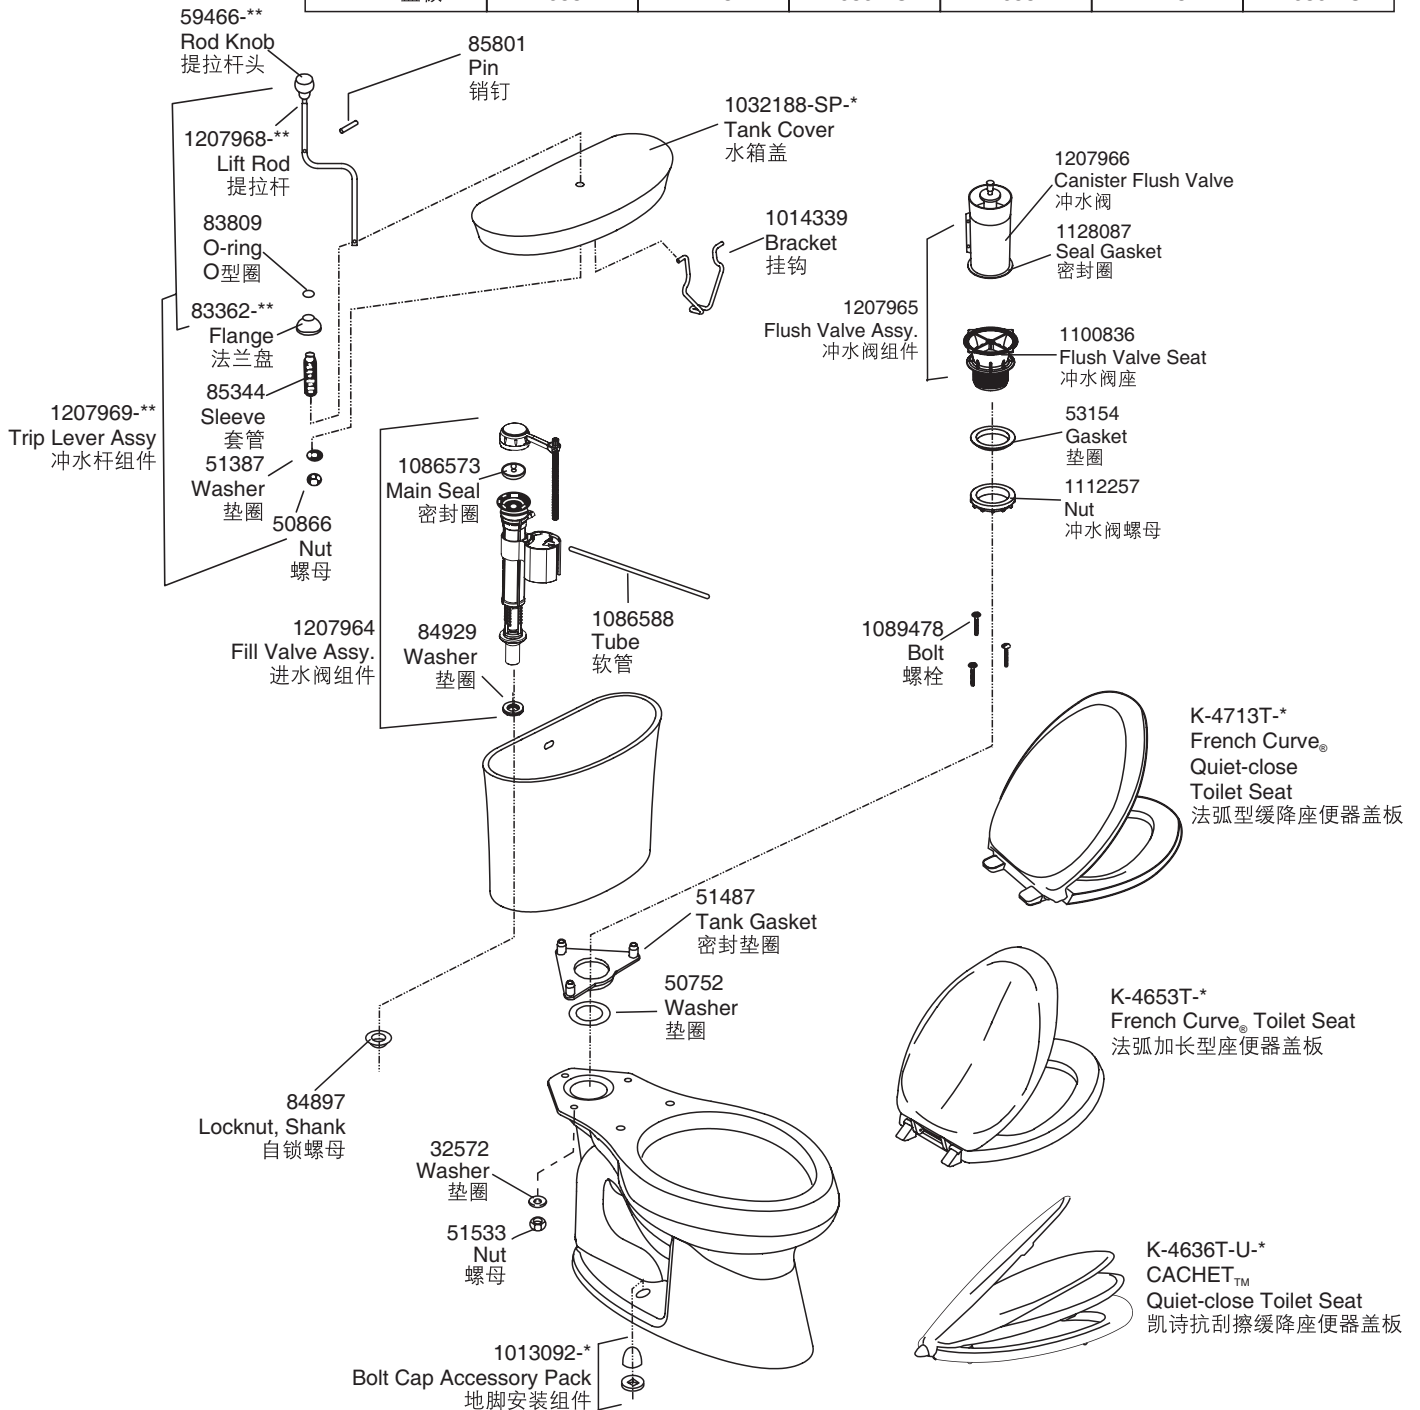

Model 组合型号	K-3444T-W*	K-3444T-CW*	K-3444T-SW*	K-4727T-W*	K-4727T-CW*	K-4727T-SW*
Tank 水箱	K-4608T-W*	K-4608T-W*	K-4608T-W*	K-4608T-W*	K-4608T-W*	K-4608T-W*
Bowl 缸体	K-3982T-M*	K-3982T-M*	K-3982T-M*	K-4066T-M*	K-4066T-M*	K-4066T-M*
Seat 盖板	K-4653T*	K-4713T*	K-4636T-U*	K-4653T*	K-4713T*	K-4636T-U*

订购时请说明颜色代码(-)或表面处理(-**)

Color code (-) or finish (-**) must be specified when ordering.

盖板的维修零件请详见盖板的维修零件图。

Please refer to service parts page packed with seat for detailed seat service parts.