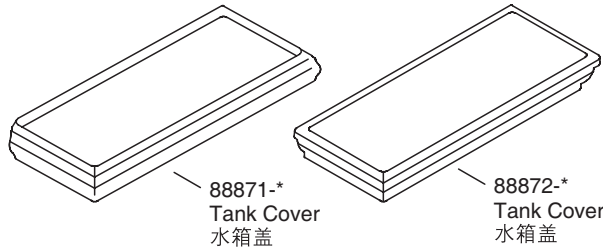

| | K-3451T-* Classic Design 经典型 | K-3453T-AT-* Stately Design 豪华型 |
|-------------------|------------------------------------|---------------------------------------|
| Tank Cover 水箱盖 | 88871-* | 88872-* |
| Seat 盖板 | K-4713T-* | K-4761T-* |