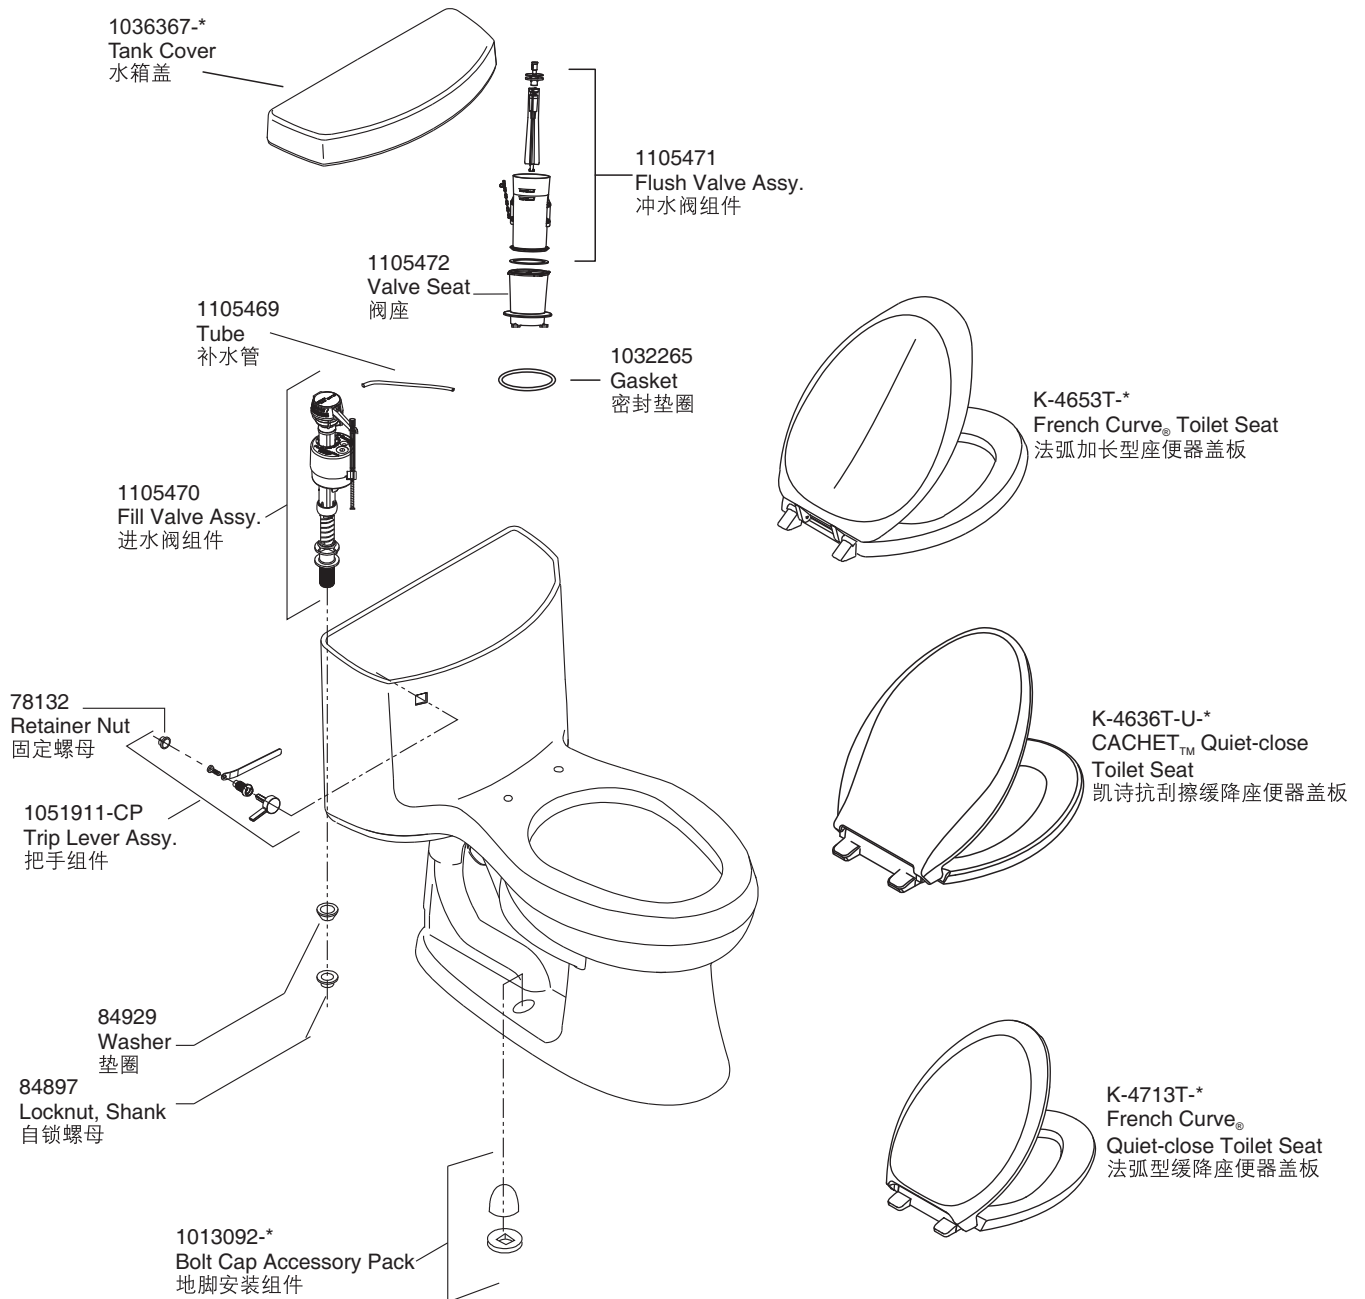

One-Piece Toilet 连体座便器	K-4343T*	K-4343T-S*	K-4343T-C*	K-3489T-W*	K-3489T-SW*	K-3489T-CW*
Spec 规格	400mm	400mm	400mm	305mm	305mm	305mm
Includes Toilet Seat 含座便器盖板	K-4653T*	K-4636T-U*	K-4713T*	K-4653T*	K-4636T-U*	K-4713T*

订购时请说明颜色代码(-*)或表面处理(-**)。
Color code (-*) or finish (-**) must be specified when ordering.
盖板的维修零件请详见盖板的维修零件图。

Please refer to service parts page packed with seat for detailed seat service parts.