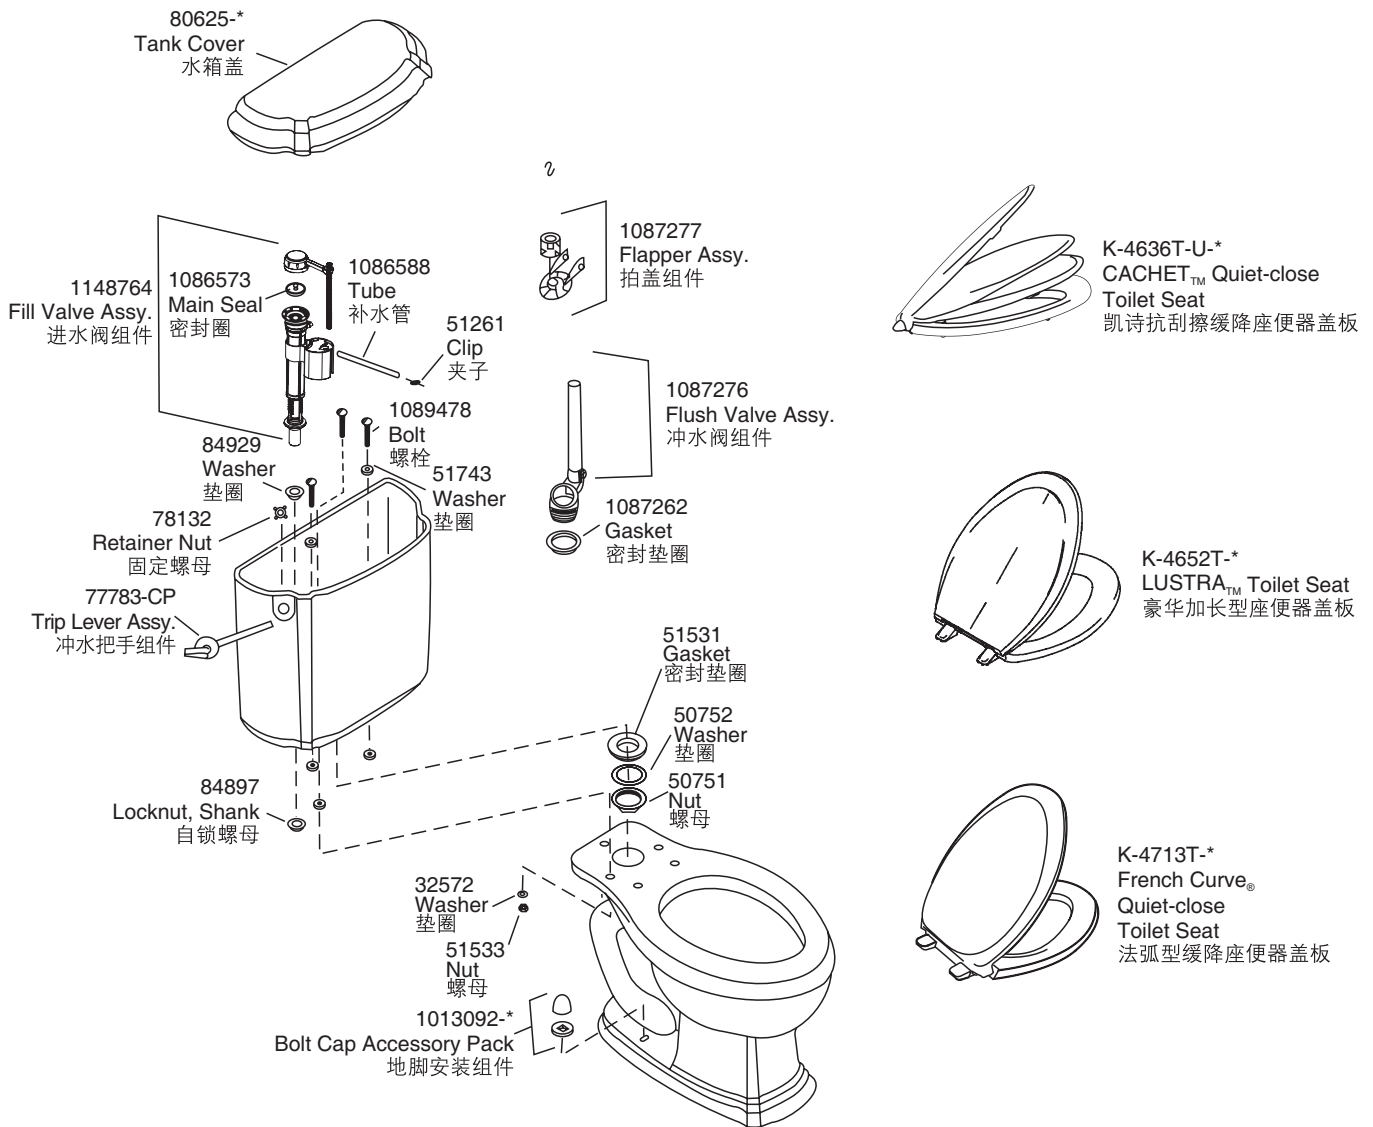

Model 组合型号	K-3490T-*	K-3490T-S-*	K-3490T-C-*
Tank 水箱	K-4590T-*	K-4590T-*	K-4590T-*
Bowl 缸体	K-4217T-*	K-4217T-*	K-4217T-*
Seat 盖板	K-4652T-*	K-4636T-U-*	K-4713T-*

订购时请说明颜色代码(-\*)或表面处理(-\*\*)

Color code (-\*) or finish (-\*\*) must be specified when ordering.

盖板的维修零件请详见盖板的维修零件图。

Please refer to service parts page packed with seat for detailed seat service parts.