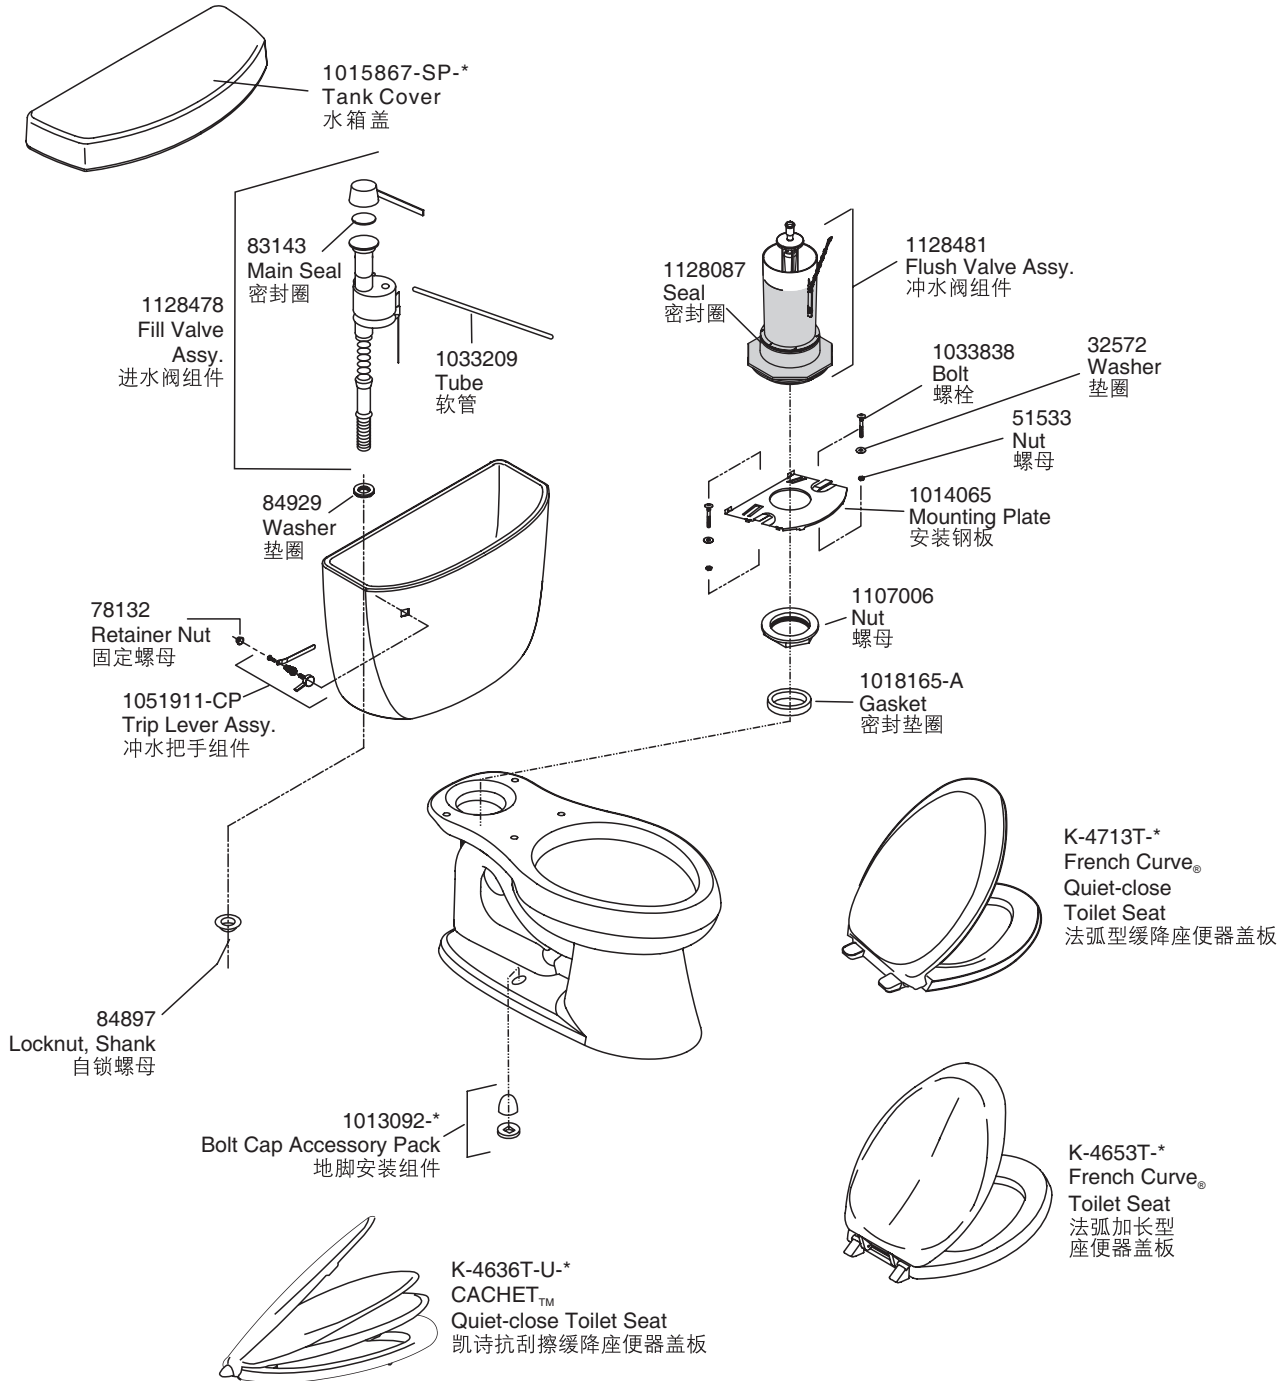

Model 组合型号	K-3499T-W-*	K-3499T-CW-*	K-3499T-SW-*	K-4105T-*	K-4105T-C-*	K-4105T-S-*
Tank 水箱	K-4634T-W-*	K-4634T-W-*	K-4634T-W-*	K-4634T-W-*	K-4634T-W-*	K-4634T-W-*
Bowl 缸体	K-4285T-W-*	K-4285T-W-*	K-4285T-W-*	K-4106T-*	K-4106T-*	K-4106T-*
Seat 盖板	K-4653T-*	K-4713T-*	K-4636T-U-*	K-4653T-*	K-4713T-*	K-4636T-U-*

订购时请说明颜色代码(-*)或表面处理(-**)
Color code (-*) or finish (-**) must be specified when ordering.
盖板的维修零件请详见盖板的维修零件图。

Please refer to service parts page packed with seat for detailed seat service parts.