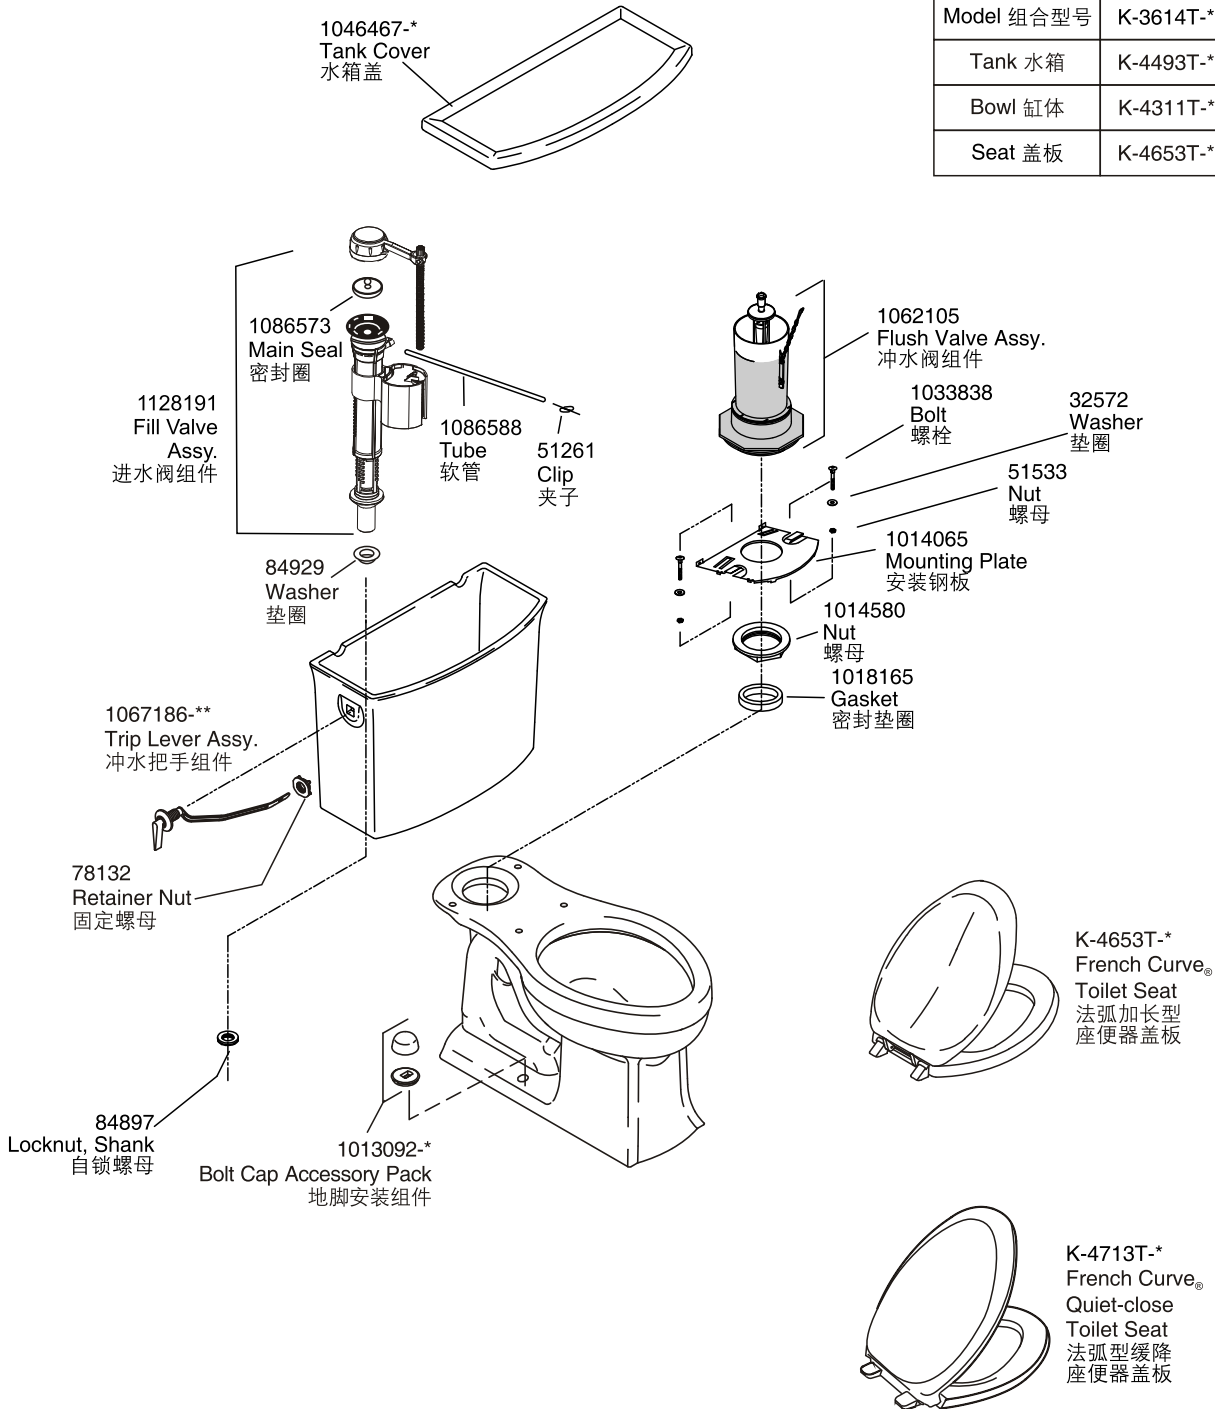

KOHLER®

雅琦

ARCHER™

维修零件图

SERVICE PARTS PAGE

釉面陶瓷分体座便器

VITREOUS CHINA TWO-PIECE TOILET

K-3614T/K-3614T-C

Model 组合型号	K-3614T-*	K-3614T-C-*
Tank 水箱	K-4493T-*	K-4493T-*
Bowl 缸体	K-4311T-*	K-4311T-*
Seat 盖板	K-4653T-*	K-4713T-*

订购时请说明颜色代码(-*)或表面处理(-**)。
Color code (-*) or finish (-**) must be specified when ordering.
盖板的维修零件请详见盖板的维修零件图。

Please refer to service parts page packed with seat for detailed seat service parts.