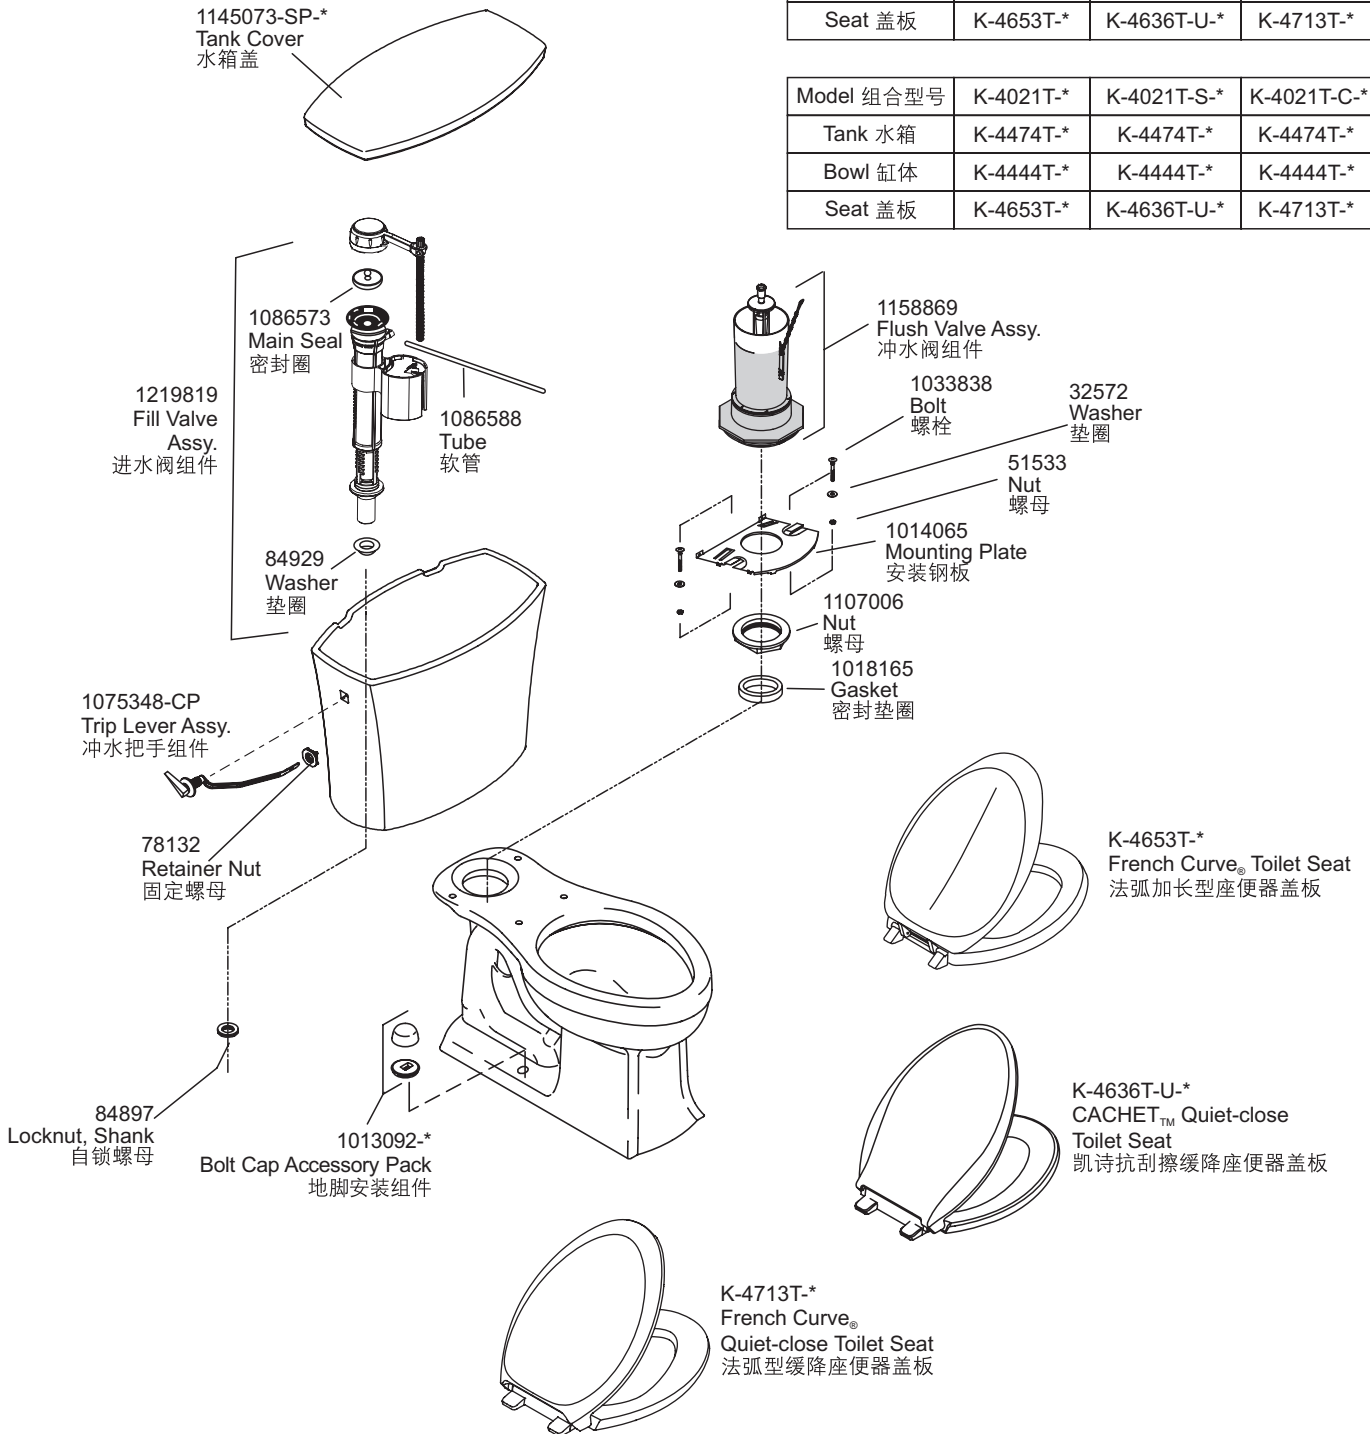

Model 组合型号	K-3638T-*	K-3638T-S-*	K-3638T-C-*
Tank 水箱	K-4474T-*	K-4474T-*	K-4474T-*
Bowl 缸体	K-4311T-*	K-4311T-*	K-4311T-*
Seat 盖板	K-4653T-*	K-4636T-U-*	K-4713T-*

Model 组合型号	K-4021T-*	K-4021T-S-*	K-4021T-C-*
Tank 水箱	K-4474T-*	K-4474T-*	K-4474T-*
Bowl 缸体	K-4444T-*	K-4444T-*	K-4444T-*
Seat 盖板	K-4653T-*	K-4636T-U-*	K-4713T-*

订购时请说明颜色代码(-\*)或表面处理(-\*\*) Color code (-\*) or finish (-\*\*) must be specified when ordering.  
盖板的维修零件请详见盖板的维修零件图。

Please refer to service parts page packed with seat for detailed seat service parts.