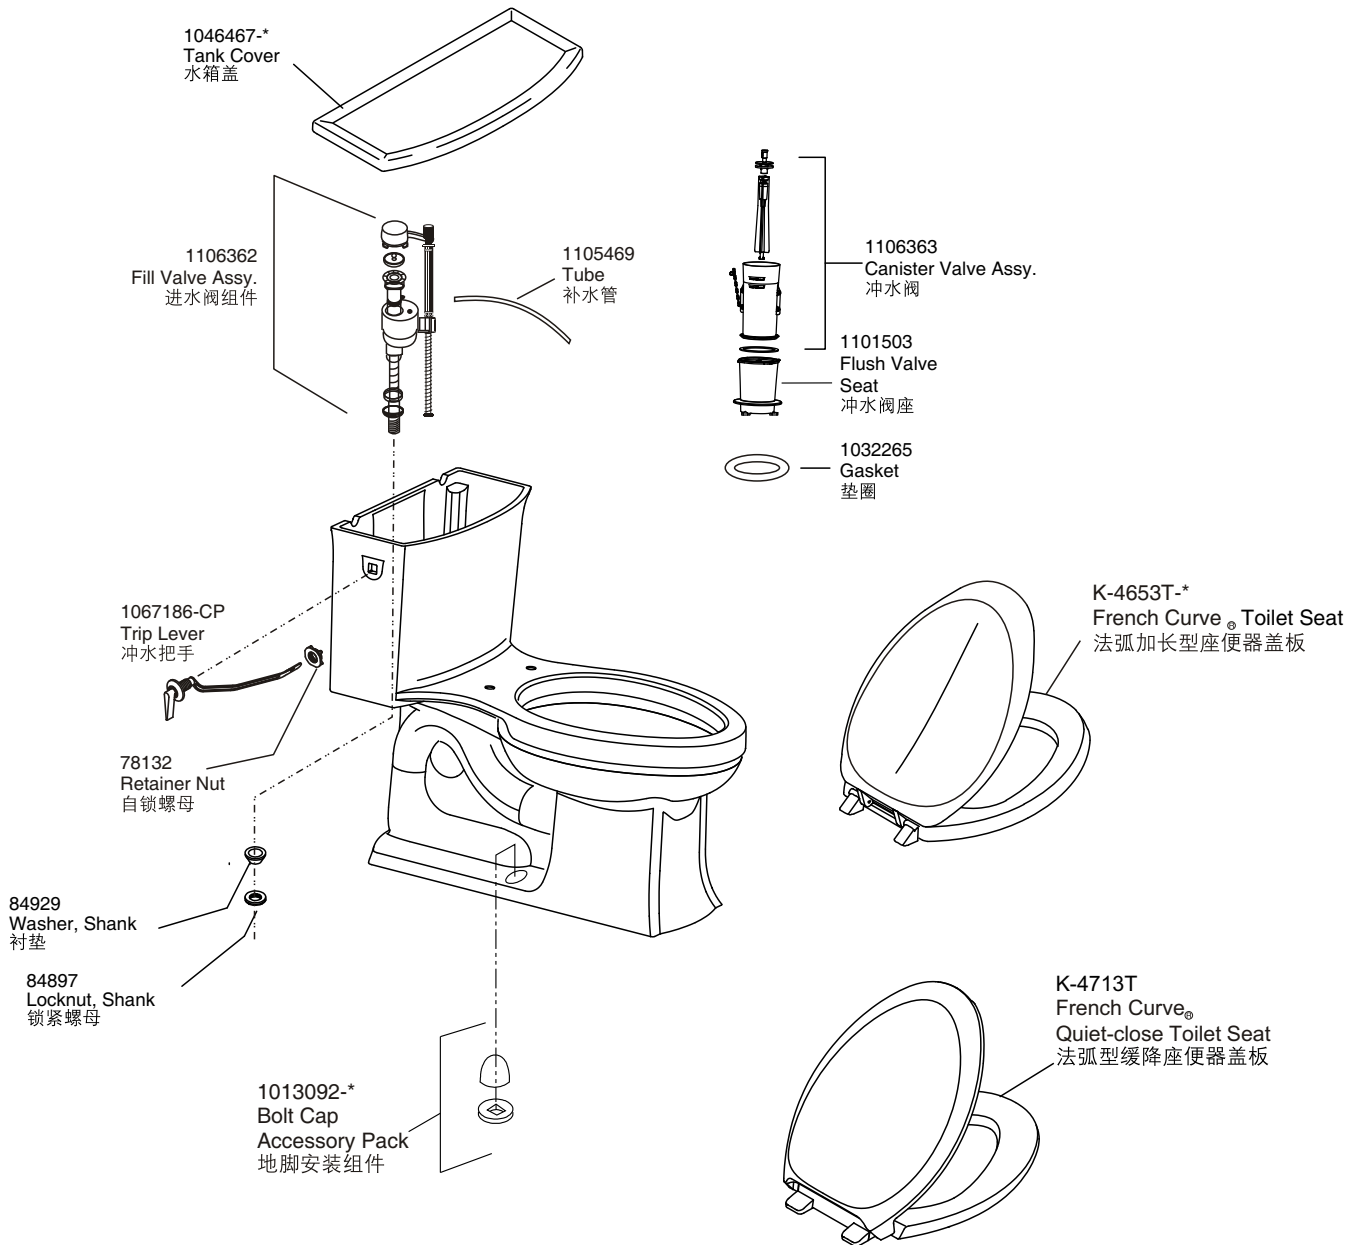

KOHLER®

雅琦 ARCHER™

维修零件图

SERVICE PARTS PAGE

釉面陶瓷连体座便器

VITREOUS CHINA ONE-PIECE TOILET

K-3639T/K-3639T-C

One-piece Toilet 连体座便器	K-3639T-*	K-3639T-C-*
Includes Toilet Seat 含座便器盖板	K-4653T-*	K-4713T-*

订购时请说明颜色代码(-*)或表面处理(-**)
Color code (-*) or finish (-**) must be specified when ordering.
盖板的维修零件请详见盖板的维修零件图。

Please refer to service parts page packed with seat for detailed seat service parts.