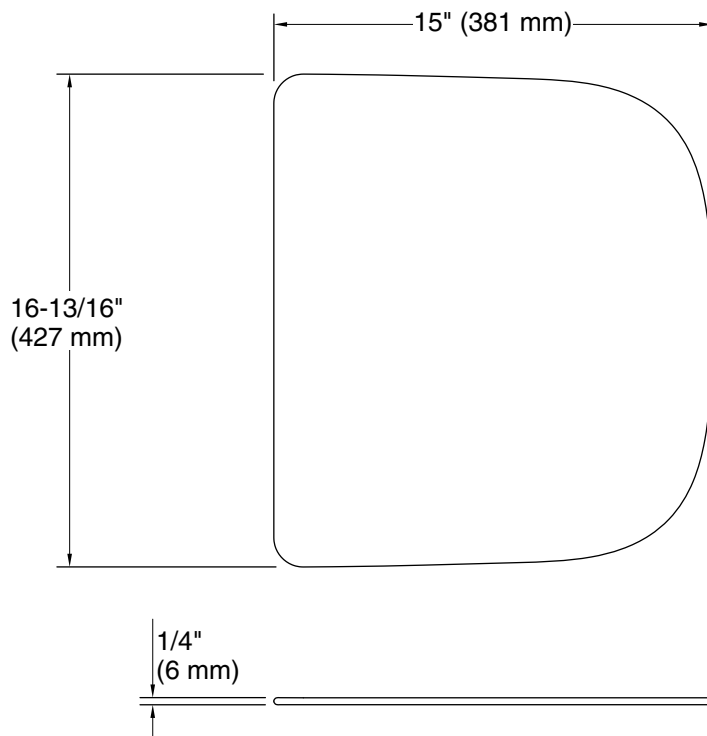

Technical Information

All product dimensions are nominal.

Material: Paper Composite