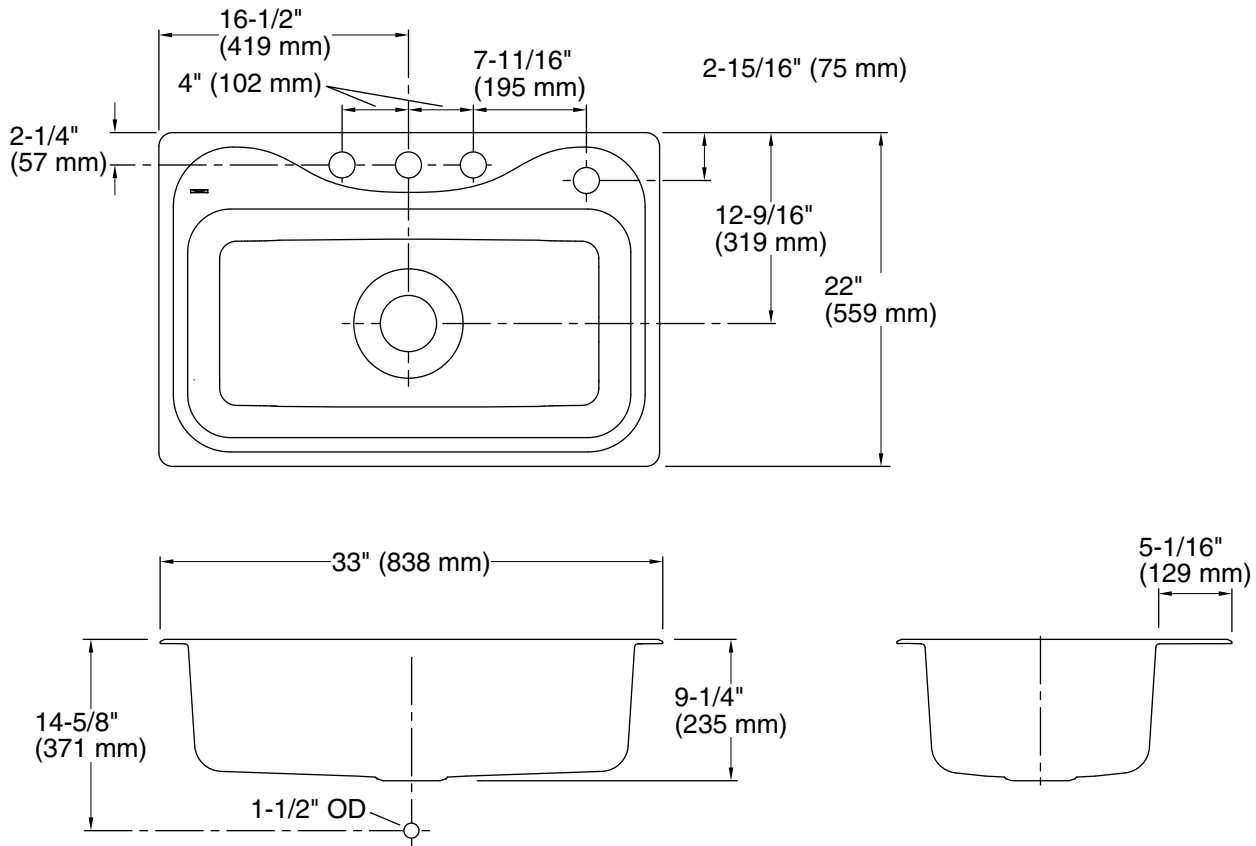

### Features

- Four faucet holes
- 9-1/4" (235 mm) depth provides generous workspace
- 3-5/8" (92 mm) drain opening
- Stainless steel with luster bowl finish and a satin deck finish

For the most current Specification Sheet, go to [www.sterlingplumbing.com](http://www.sterlingplumbing.com).

2-24-2026 21:34 - US/CA

**Technical Information**

All product dimensions are nominal.

Basin configuration: Single Bowl  
Min. base cabinet width: 36" (914 mm)

Bowl area (Only): Length: 29-1/4" (743 mm)  
Width: 15" (381 mm)  
Bowl depth: 9-1/4" (235 mm)  
Water depth: 9" (229 mm)

Number of deck holes: 4

Faucet hole(s): 1-7/16" (37 mm)

Drain hole: 3-5/8" (92 mm)