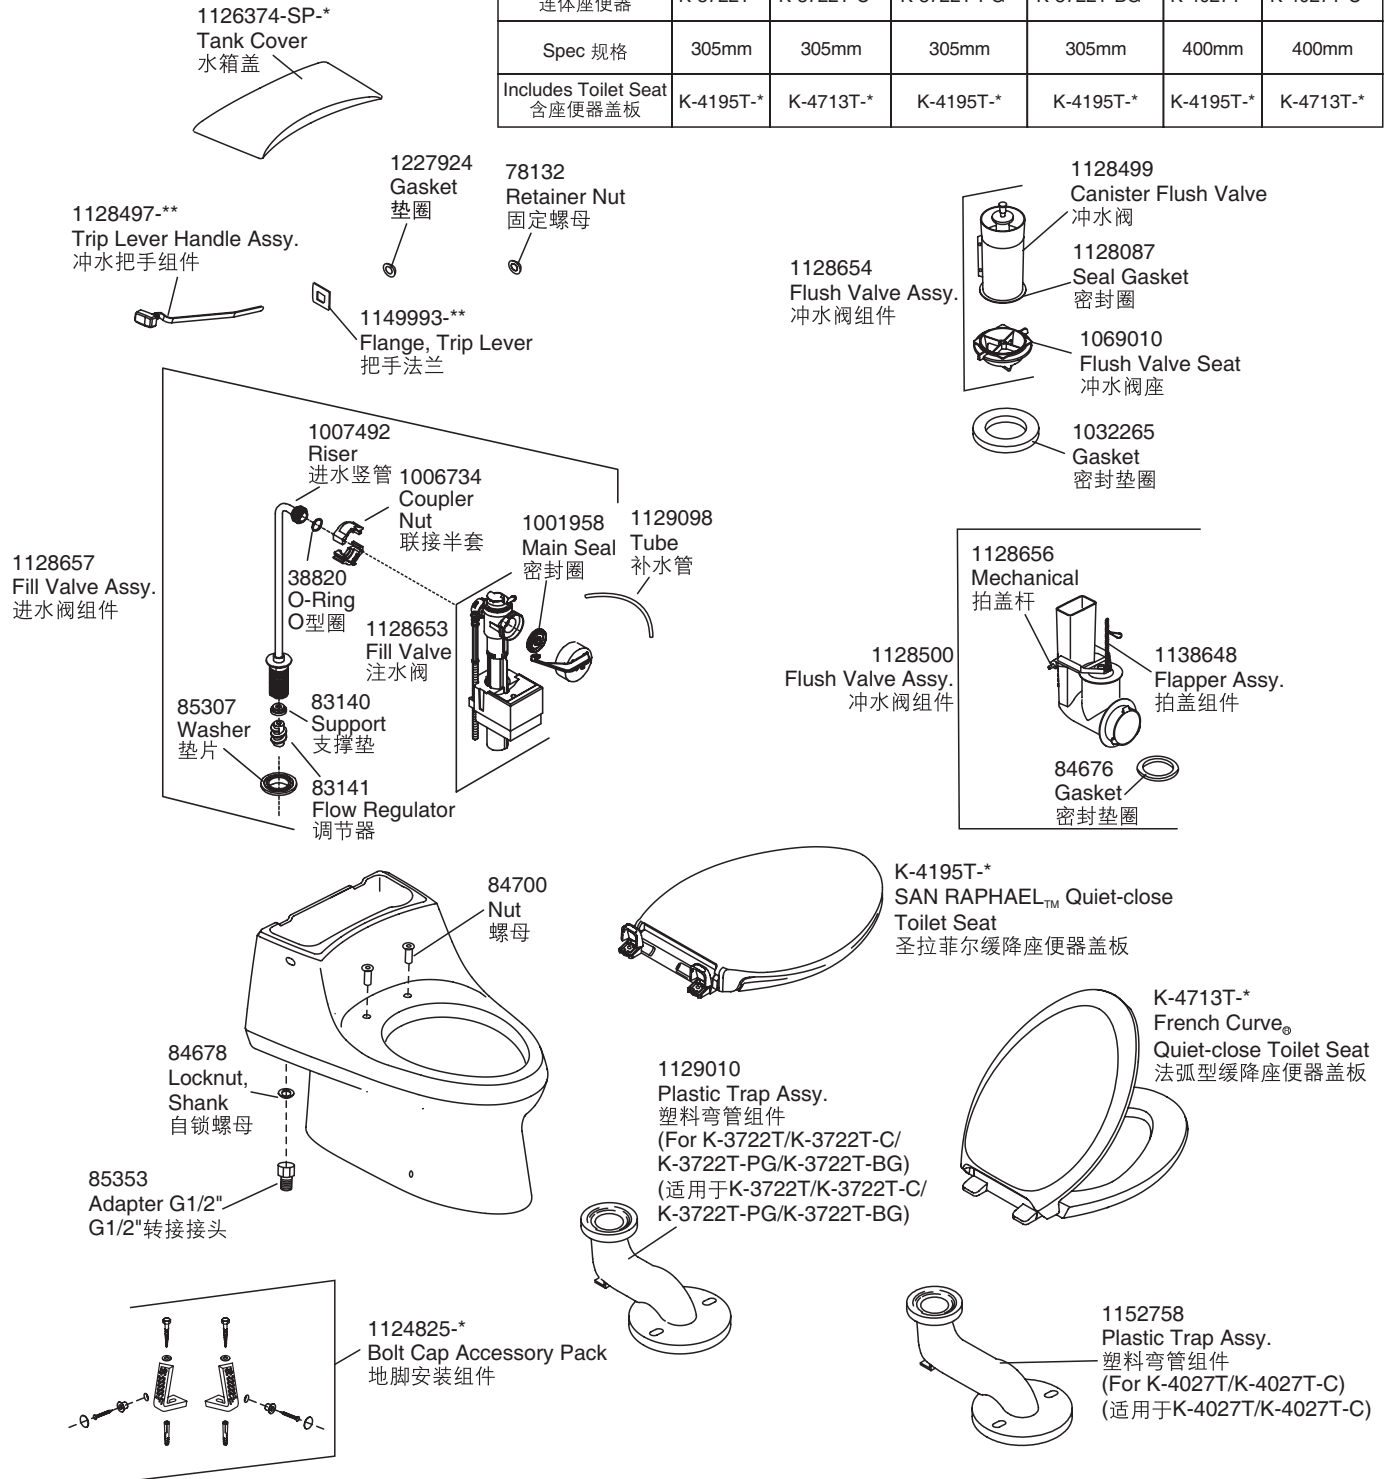

One-piece Toilet 连体座便器	K-3722T-*	K-3722T-C-*	K-3722T-PG-*	K-3722T-BG-*	K-4027T-*	K-4027T-C-*
Spec 规格	305mm	305mm	305mm	305mm	400mm	400mm
Includes Toilet Seat 含座便器盖板	K-4195T-*	K-4713T-*	K-4195T-*	K-4195T-*	K-4195T-*	K-4713T-*

Color code (-*) or finish (-**) must be specified when ordering.

订购时请说明颜色代码(-*)或表面处理(-**)

Please refer to service parts page packed with seat for detailed seat service parts.

盖板的维修零件请详见盖板的维修零件图。