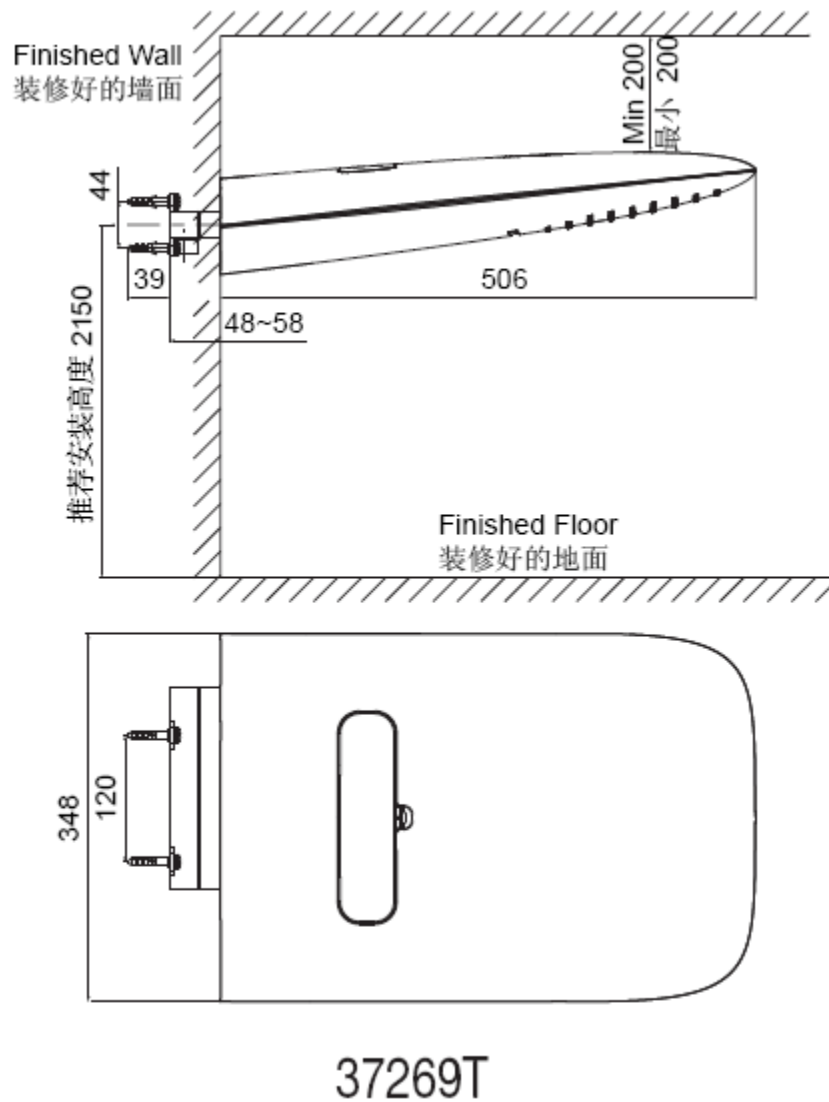

Product Specification:

Model	Includes	Finish
K-37269T	Multi-function showerhead and integral showerarm wall-mount installation kit	Polished Chrome (-CP)

Product Dimension:

Please note that the above information are subject to change without notice.